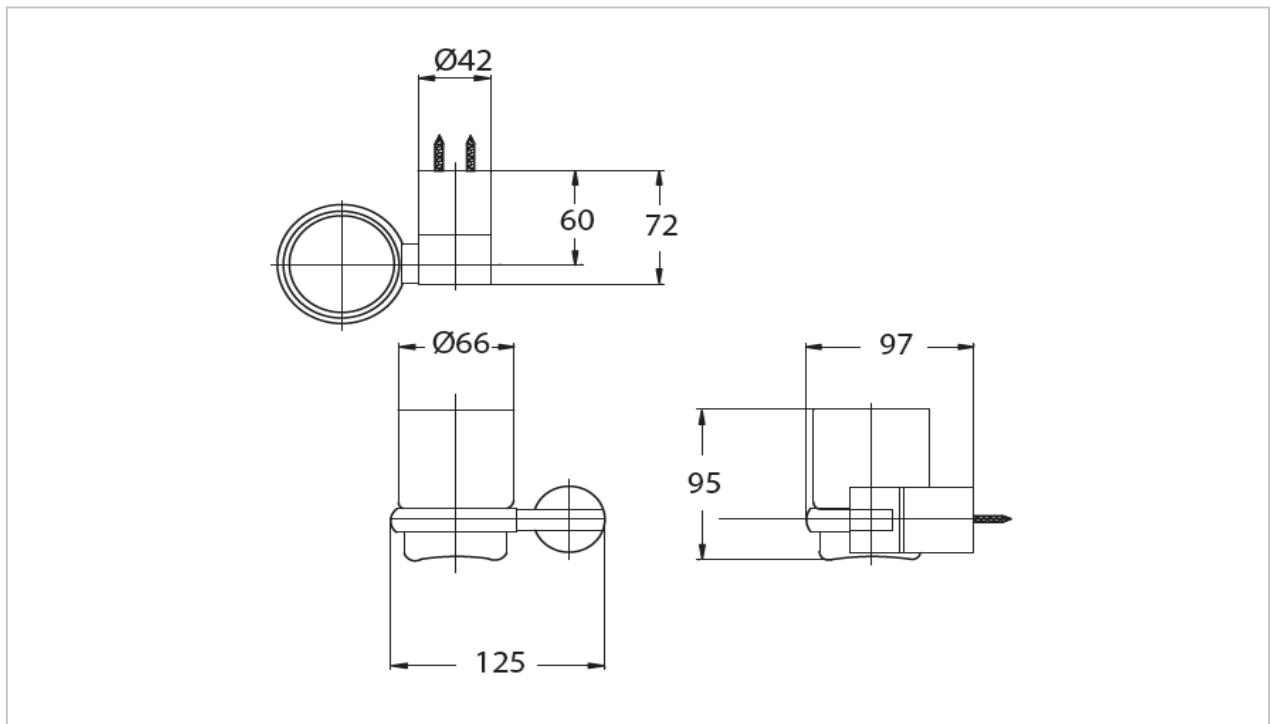

"Carla" Tumbler Holder

Product Features

Suggestion Fittings & Parts

Remark : We reserve the right to change some parts for suitability.

TOTO (THAILAND) CO.,LTD

Bangkok Office : 598 Q House Ploenjit Building., G floor., Ploenchit Rd., Lumpini, Pathumwan, Bangkok. 10330 Thailand
Tel : +(66)2-650-9925(AUTO) Fax : +(66)2-650-9923-4
www.toto.co.th