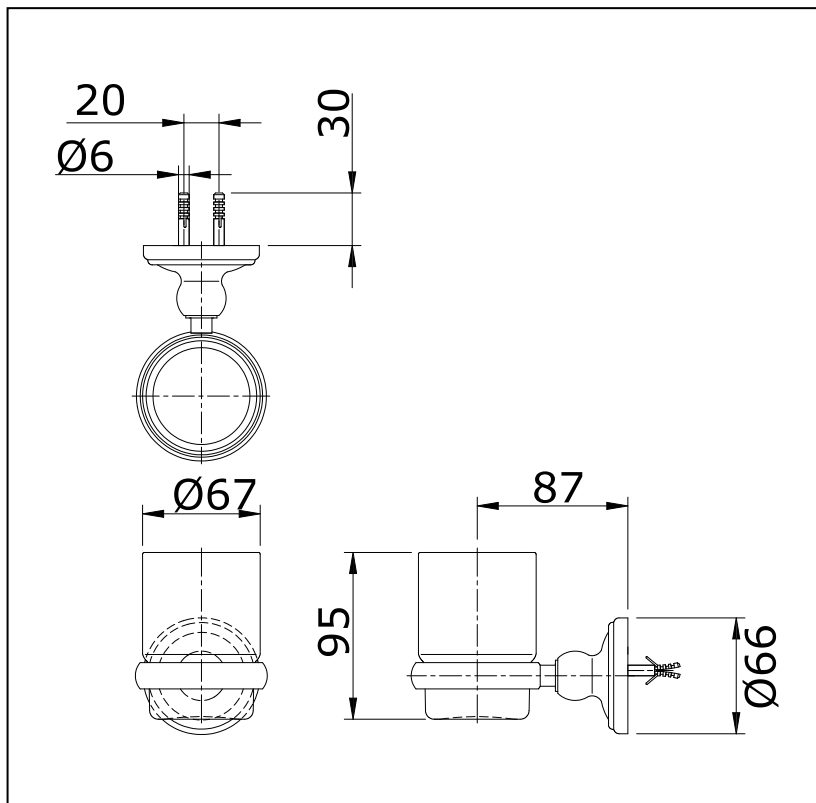

Drawing:

Remarks:

Please result TOTO sales representative for detail.