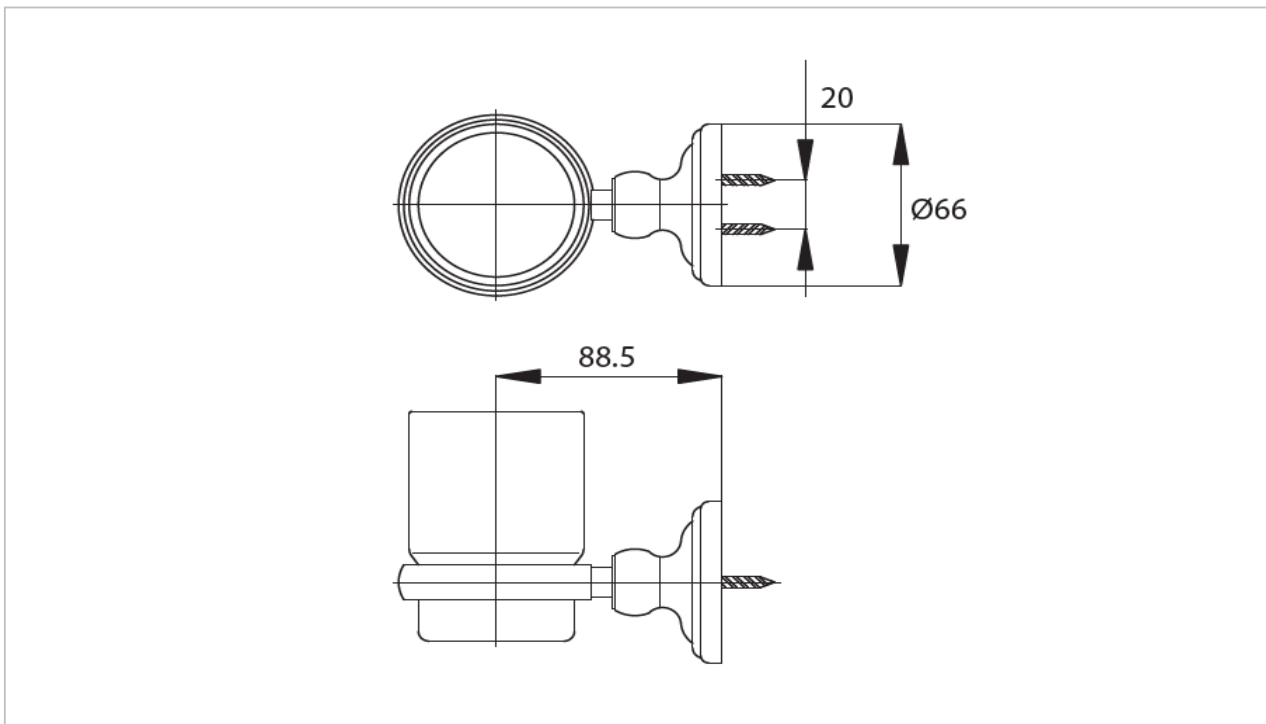

*"Curio" Tumbler Holder*

Product Features

Suggestion Fittings & Parts

Remark : We reserve the right to change some parts for suitability.

TOTO (THAILAND) CO.,LTD

Bangkok Office : 598 Q House Ploenjit Building., G floor., Ploenchit Rd.,Lumpini, Pathumwan, Bangkok. 10330 Thailand