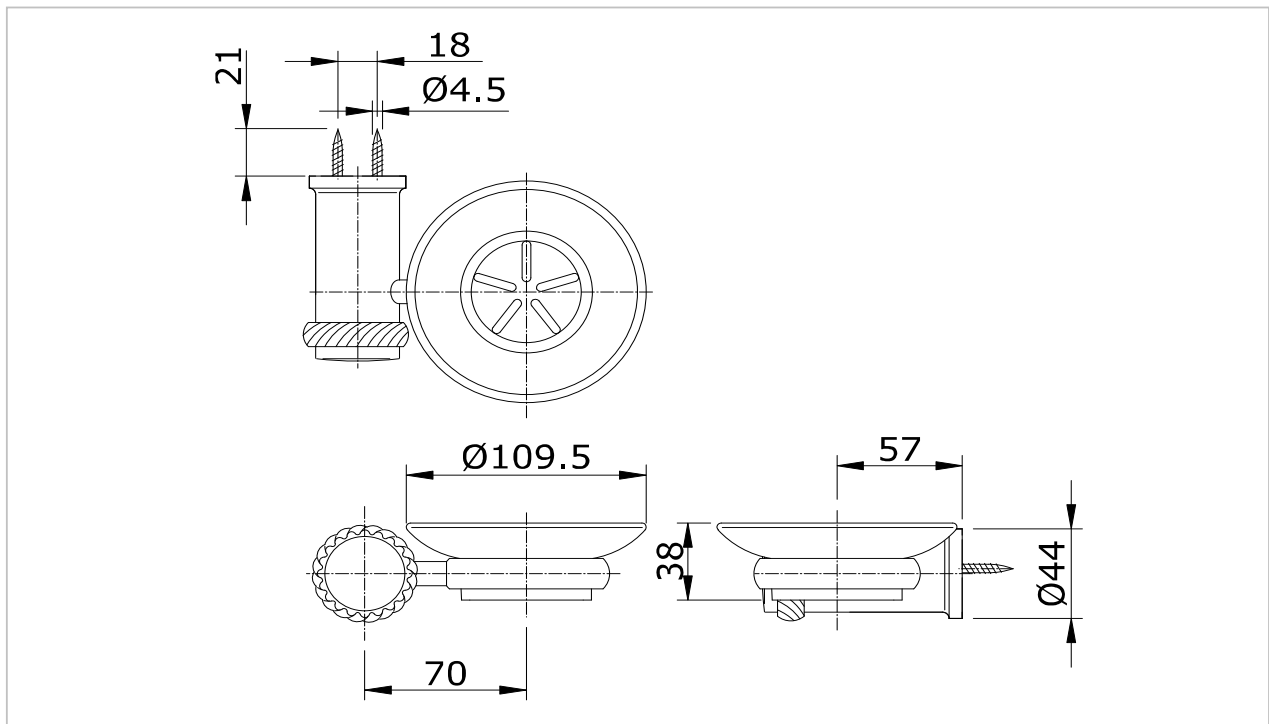

*"Crown" Soap Holder*

Product Features

Suggestion Fittings & Parts

Remark : We reserve the right to change some parts for suitability.

TOTO (THAILAND) CO.,LTD

Bangkok Office : 598 Q House Ploenjit Building., G floor., Ploenchit Rd., Lumpini, Pathumwan, Bangkok. 10330 Thailand  
Tel : +(66)2-650-9925(AUTO) Fax : +(66)2-650-9923-4  
www.toto.co.th