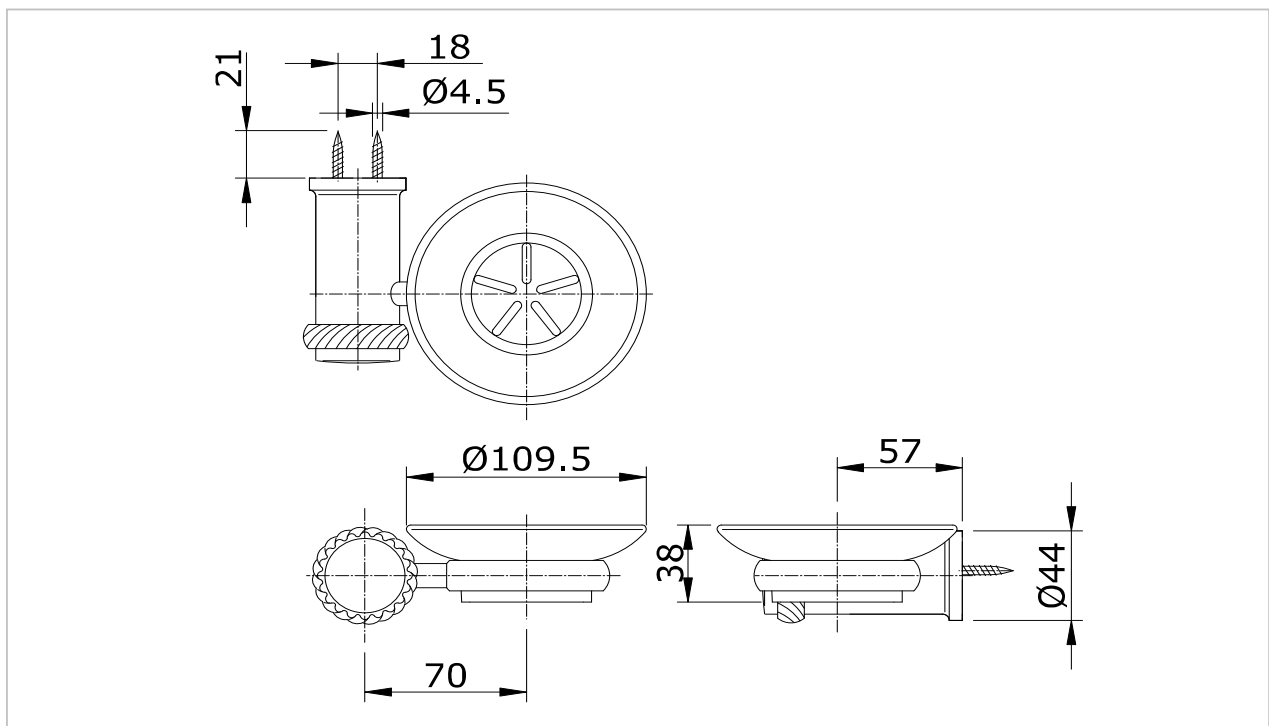

# TOTO | BATHROOM ACCESSORY

TX706ARYR(HM)

"Crown" Soap Holder

Product Features

Suggestion Fittings & Parts

Remark : We reserve the right to change some parts for suitability.

TOTO (THAILAND) CO.,LTD

Bangkok Office : 598 Q House Ploenjit Building., G floor., Ploenchit Rd., Lumpini, Pathumwan, Bangkok. 10330 Thailand  
Tel : +(66)2-650-9925(AUTO) Fax : +(66)2-650-9923-4  
www.toto.co.th