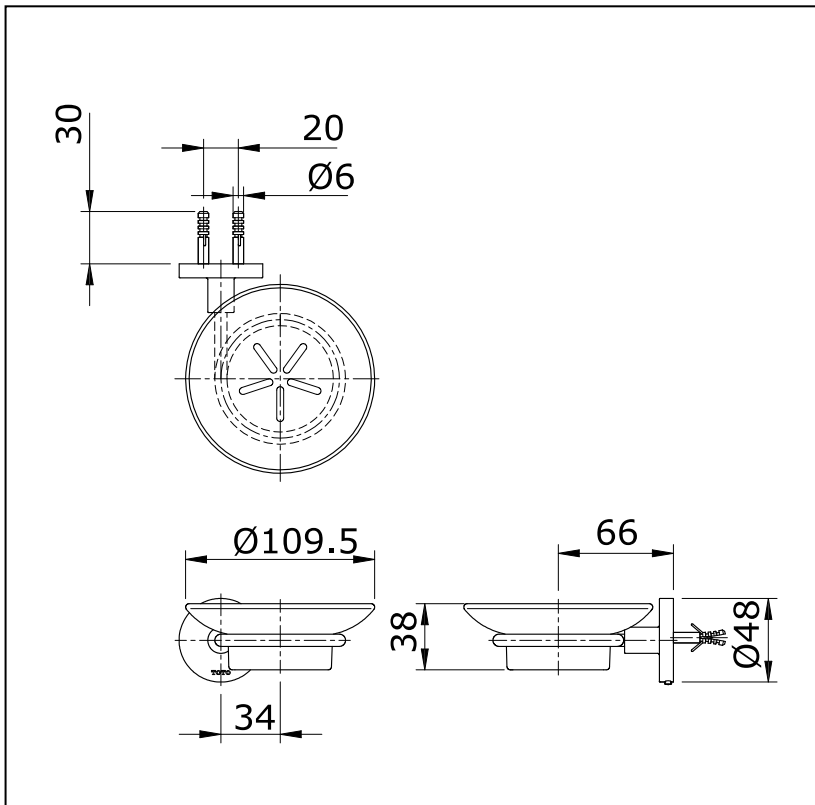

Item number: **TX706AES** (EGO II Series)

Features

- Simple installation, easy to use

Specifications

Finish : Nickel Chrome
Material : Brass

Parts description

- TX706AES
Soap Holder

Drawing: