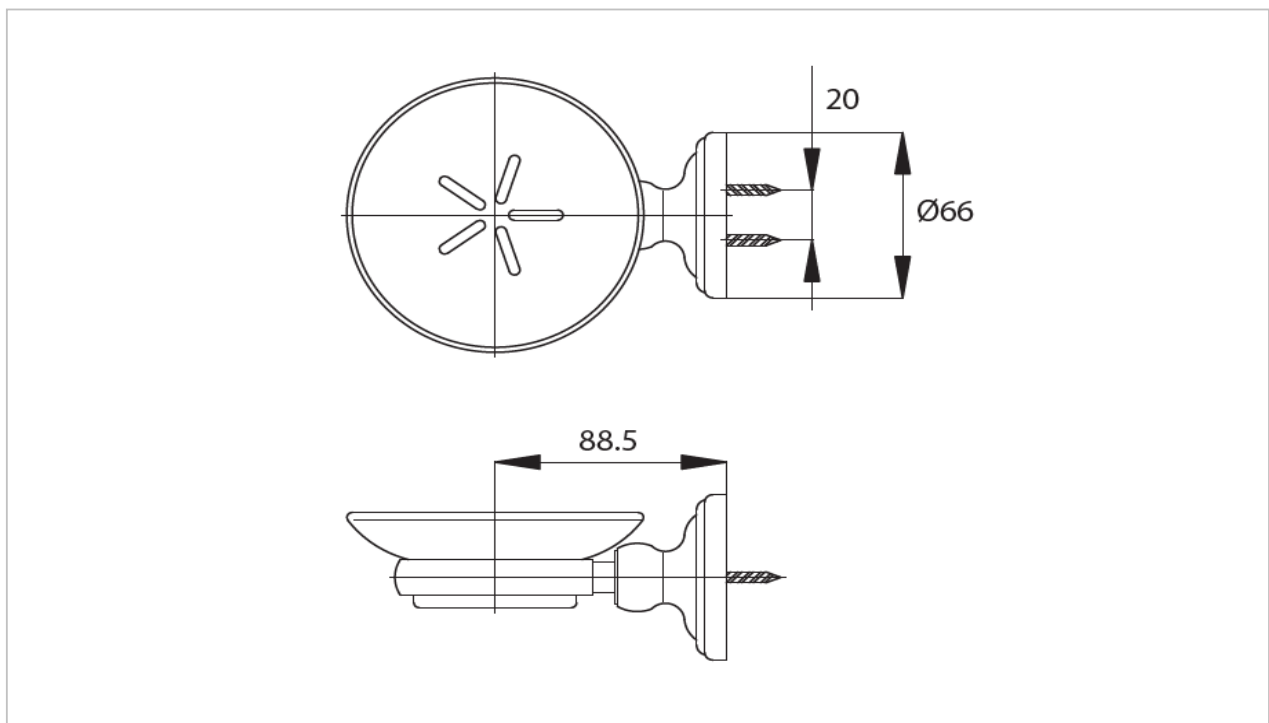

TOTO | BATHROOM ACCESSORY |

TX706AC(HM)

"Curio" Soap Holder

Product Features

Suggestion Fittings & Parts

Remark : We reserve the right to change some parts for suitability.

TOTO (THAILAND) CO.,LTD

Bangkok Office : 598 Q House Ploenjit Building., G floor., Ploenchit Rd.,Lumpini, Pathumwan, Bangkok. 10330 Thailand
Tel : +(66)2-650-9925(AUTO) Fax : +(66)2-650-9923-4
www.toto.co.th