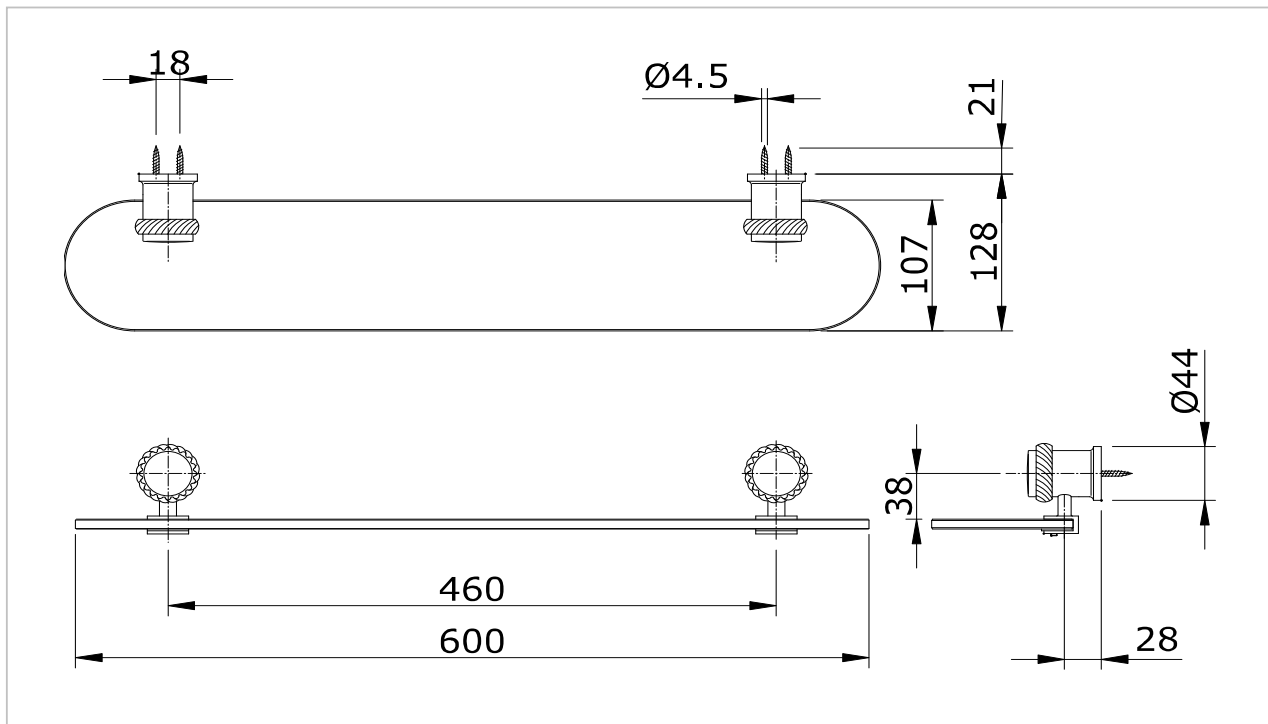

*"Crown"Glass Shelf*

Product Features

Glass Shelf (600 mm)

Suggestion Fittings & Parts

Remark : We reserve the right to change some parts for suitability.

TOTO (THAILAND) CO.,LTD

Bangkok Office : 598 Q House Ploenjit Building., G floor., Ploenchit Rd.,Lumpini, Pathumwan, Bangkok. 10330 Thailand