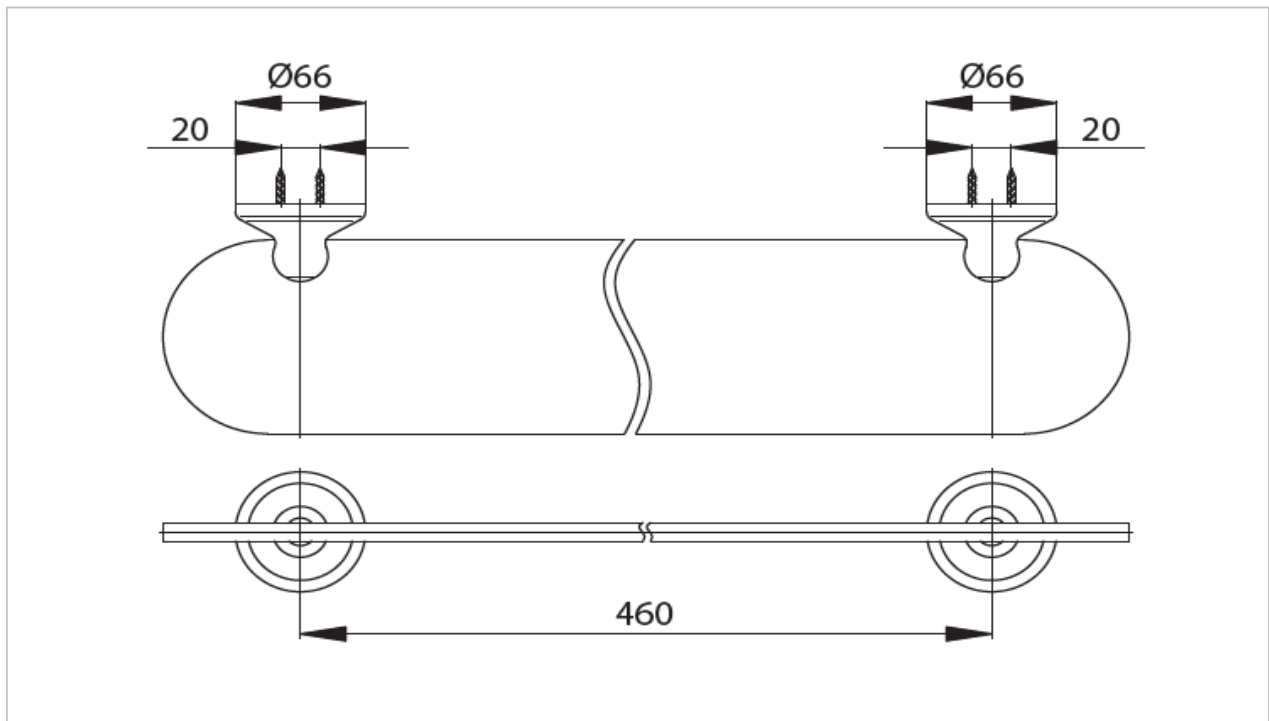

# TOTO | BATHROOM ACCESSORY |

TX705AC(HM)

"Curio" Glass Shelf

## Product Features

Glass Shelf (600 mm)