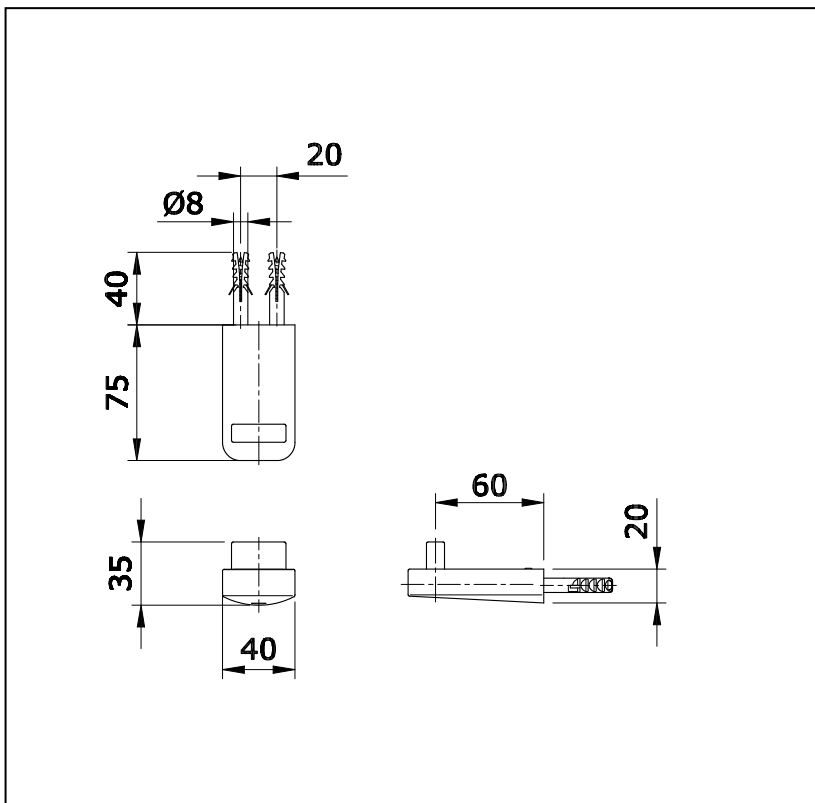

Item number: **TX704ARS** (Rei-S Series)

Features

- Simple installation, easy to use

Specifications

Finish : Nickel Chrome
Material : Brass

Parts description

- TX704ARS
  Robe Hook

Drawing:

Remarks:

Please consult TOTO sales representative for detail.