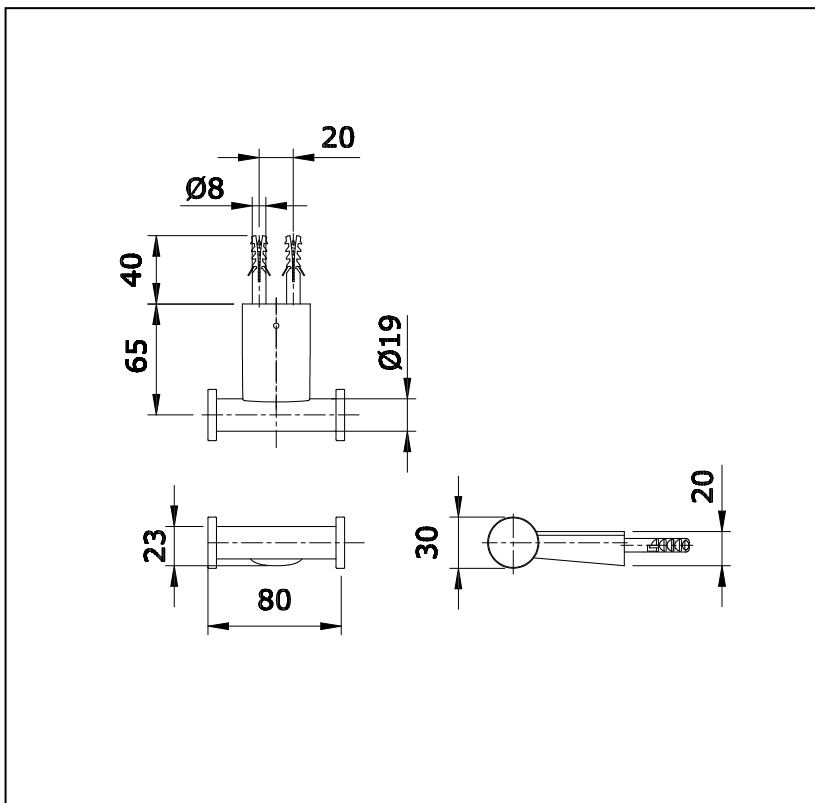

Item number: **TX704ARR** (Rei-R Series)

Features

- Simple installation, easy to use

Specifications

Finish : Nickel Chrome
Material : Brass

Parts description

- TX704ARR
Robe Hook

Drawing: