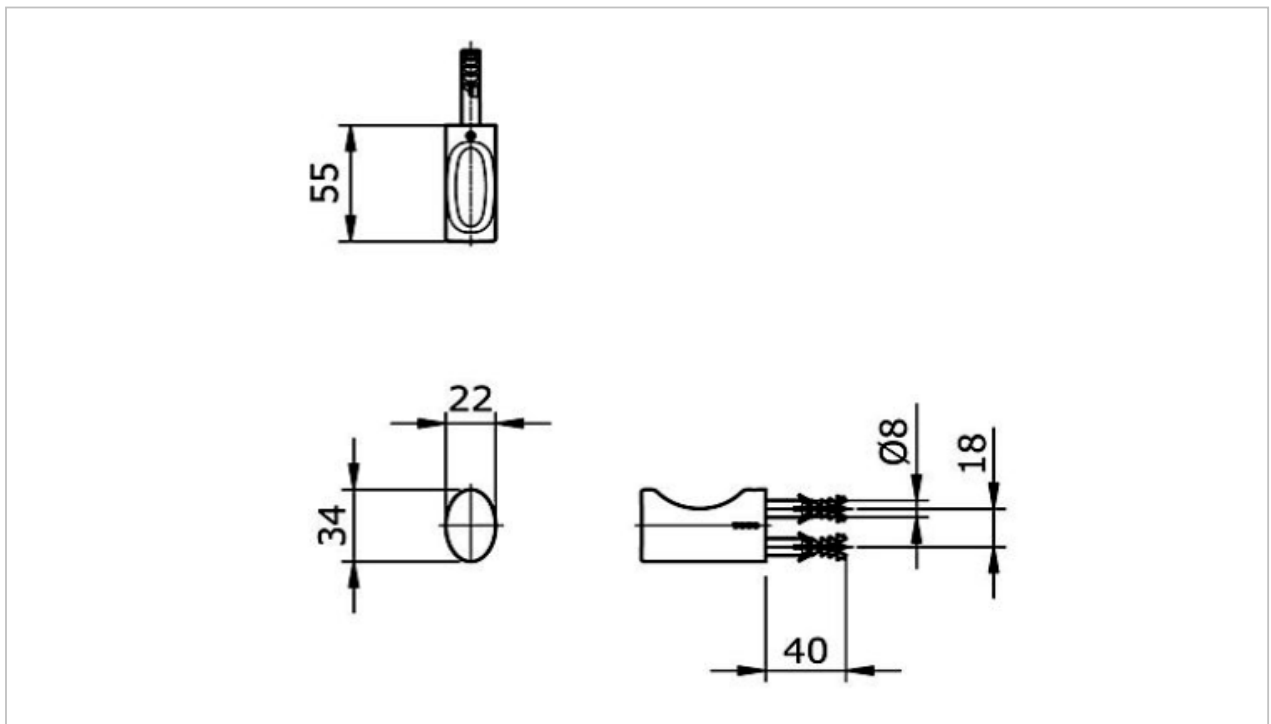

"Le Muse" Robe Hook

Product Features

Robe Hook

Suggestion Fittings & Parts

Remark : We reserve the right to change some parts for suitability.

TOTO (THAILAND) CO.,LTD

Bangkok Office : 598 Q House Ploenjit Building., G floor., Ploenchit Rd., Lumpini, Pathumwan, Bangkok. 10330 Thailand
Tel : +(66)2-650-9925(AUTO) Fax : +(66)2-650-9923-4
www.toto.co.th