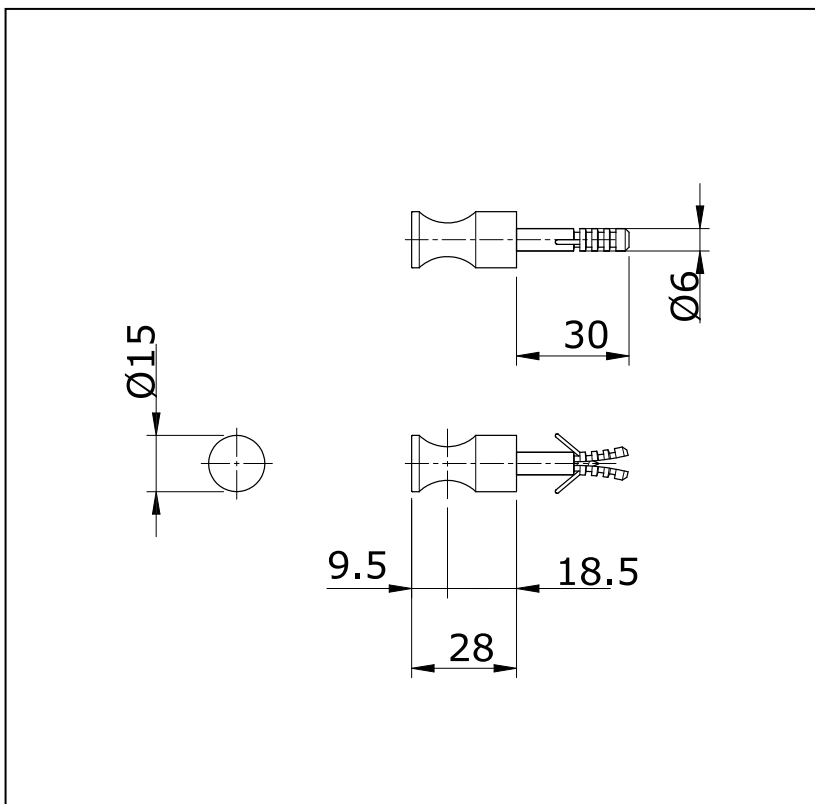

Item number: **TX704AEZV1** (EGO II Series)

Features

- Simple installation, easy to use

Specifications

Finish : Nickel Chrome
Material : Brass

Parts description

- **TX704AEZV1**
Sanitary Bag Hook

Drawing: