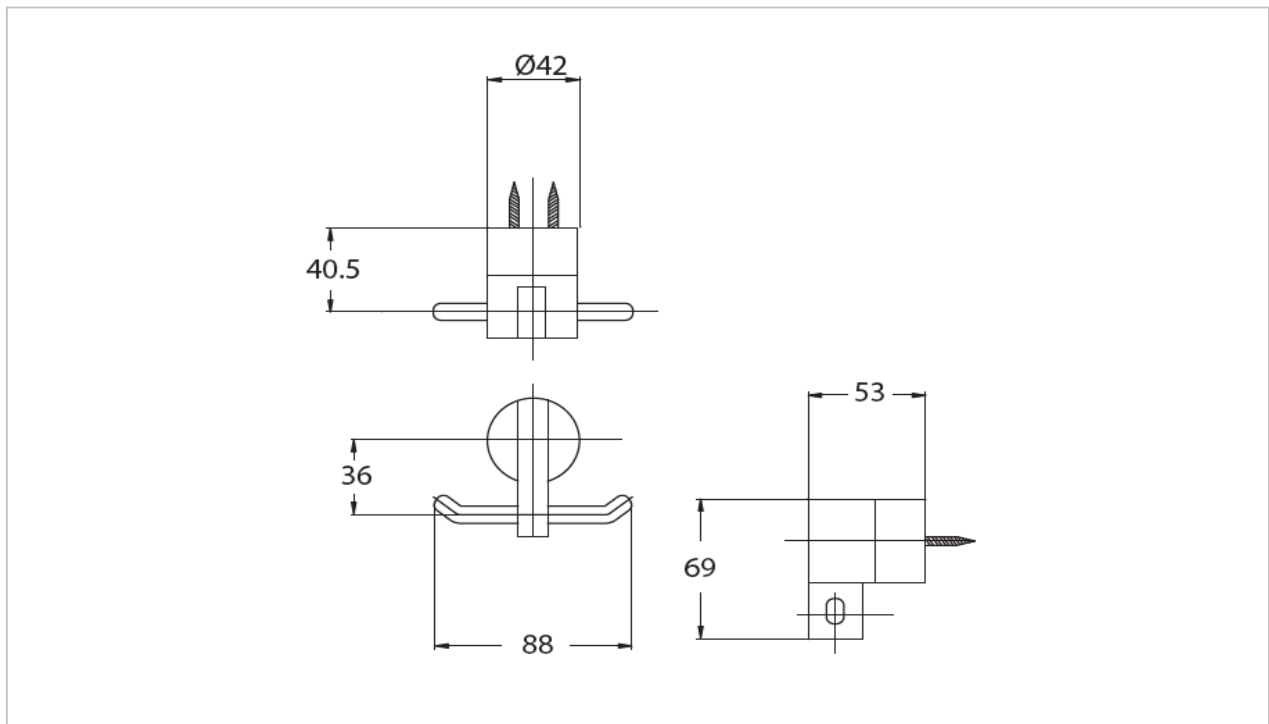

*"Carla" Double Robe Hook*

Product Features

Suggestion Fittings & Parts

Remark : We reserve the right to change some parts for suitability.

TOTO (THAILAND) CO.,LTD

Bangkok Office : 598 Q House Ploenjit Building., G floor., Ploenchit Rd., Lumpini, Pathumwan, Bangkok. 10330 Thailand  
Tel : +(66)2-650-9925(AUTO) Fax : +(66)2-650-9923-4  
[www.toto.co.th](http://www.toto.co.th)