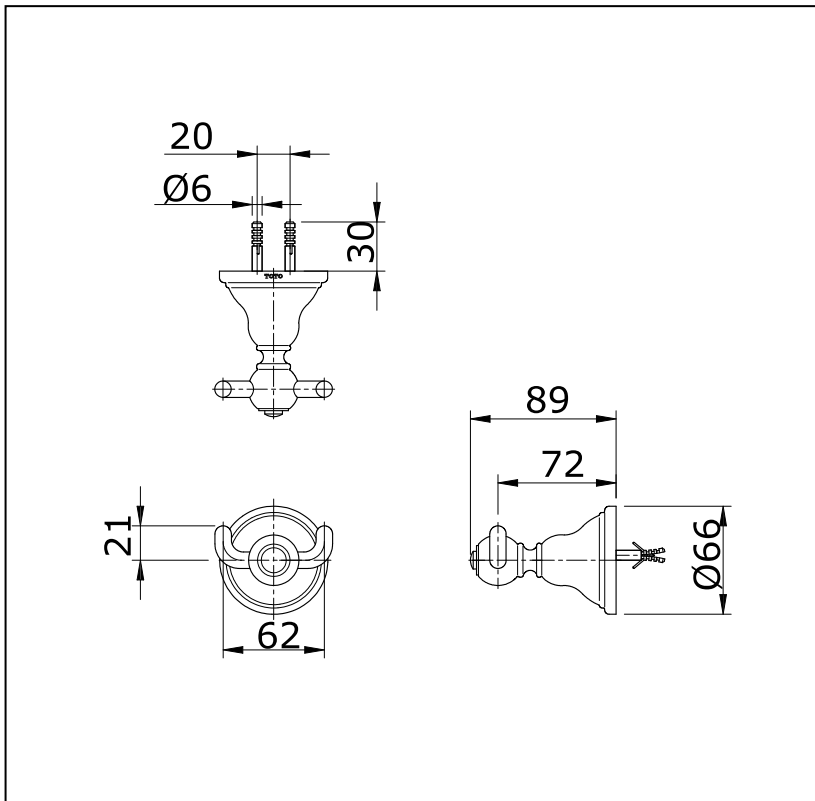

Item number: **TX704ACW** (CURIO Series)

Features

- Simple installation, easy to use

Specifications

Finish : Nickel Chrome
Material : Brass

Parts description

- **TX704ACW**
Double Robe Hook

Drawing: