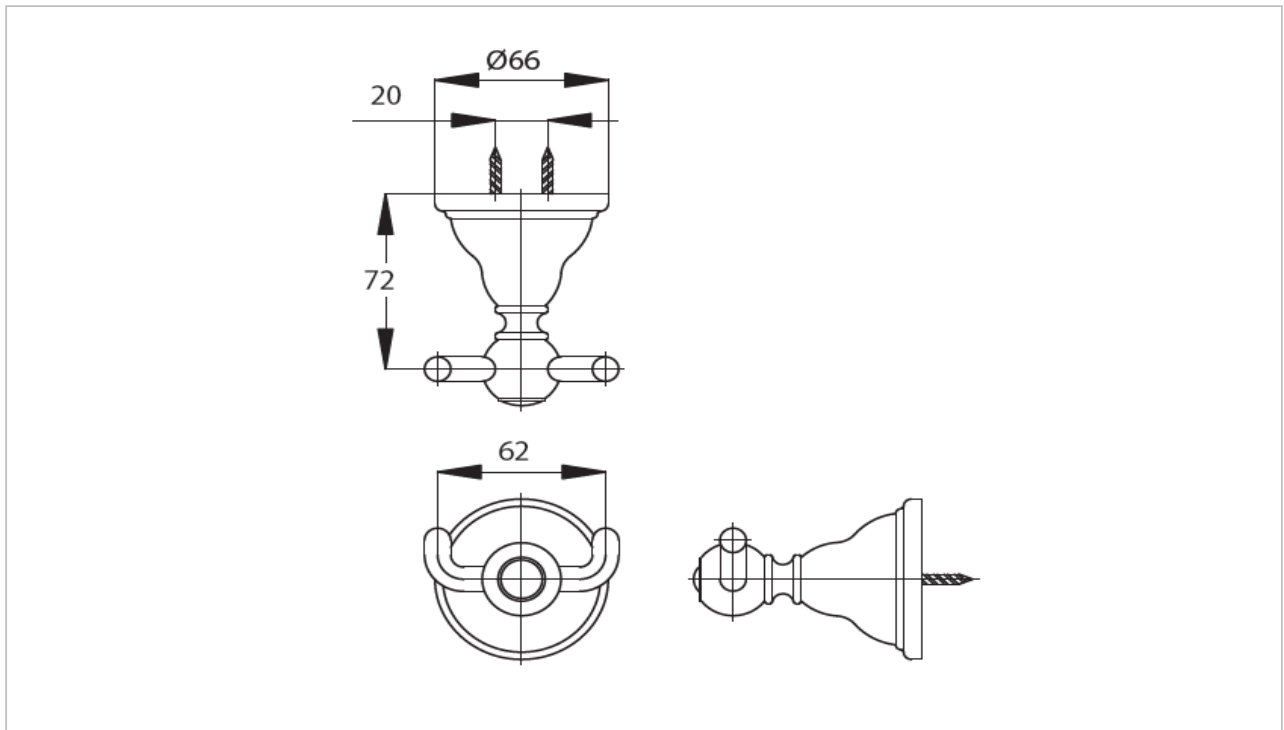

*"Curio" Double Robe Hook*

Product Features

Suggestion Fittings & Parts

Remark : We reserve the right to change some parts for suitability.

TOTO (THAILAND) CO.,LTD

Bangkok Office : 598 Q House Ploenjit Building., G floor., Ploenchit Rd., Lumpini, Pathumwan, Bangkok. 10330 Thailand  
Tel : +(66)2-650-9925(AUTO) Fax : +(66)2-650-9923-4  
www.toto.co.th