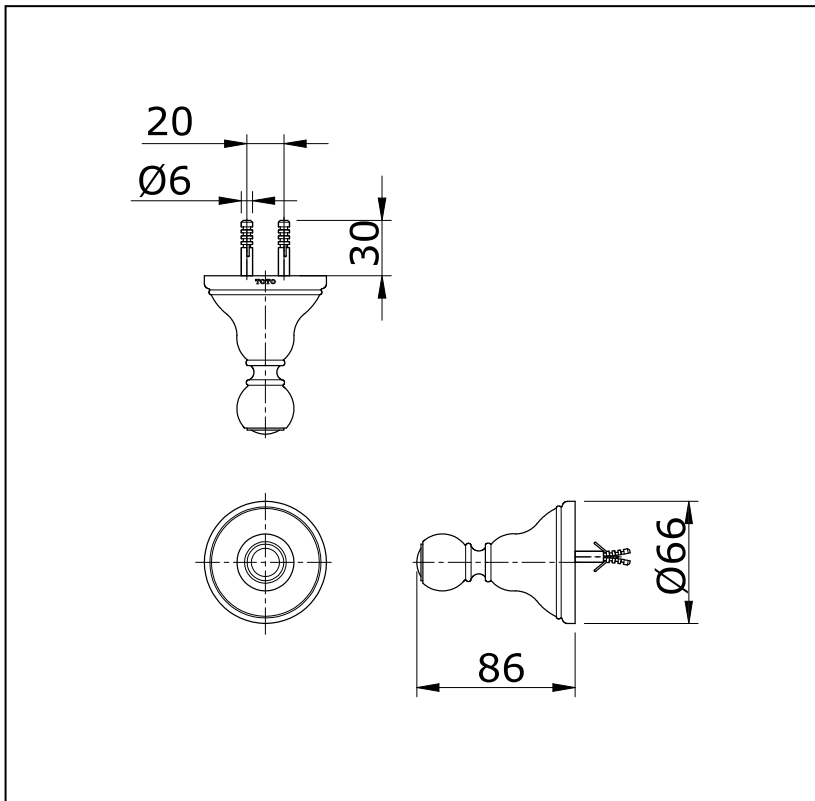

Item number: **TX704AC** (CURIO Series)

Features

- Simple installation, easy to use

Specifications

Finish : Nickel Chrome
Material : Brass

Parts description

- **TX704AC**
  Robe Hook

Drawing:

Remarks:

Please consult TOTO sales representative for detail.