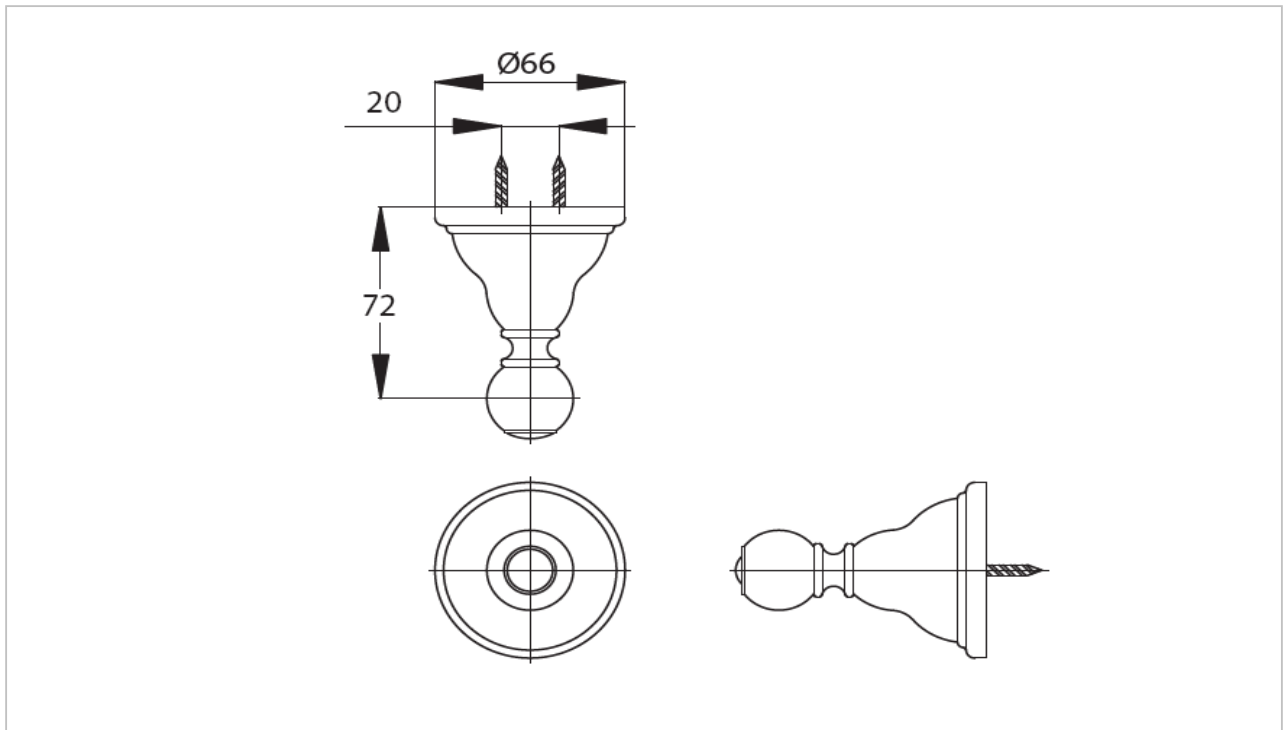

"Curio" Robe Hook

Product Features

Suggestion Fittings & Parts

Remark : We reserve the right to change some parts for suitability.

TOTO (THAILAND) CO.,LTD

Bangkok Office : 598 Q House Ploenjit Building., G floor., Ploenchit Rd.,Lumpini, Pathumwan, Bangkok. 10330 Thailand
Tel : +(66)2-650-9925(AUTO) Fax : +(66)2-650-9923-4
www.toto.co.th