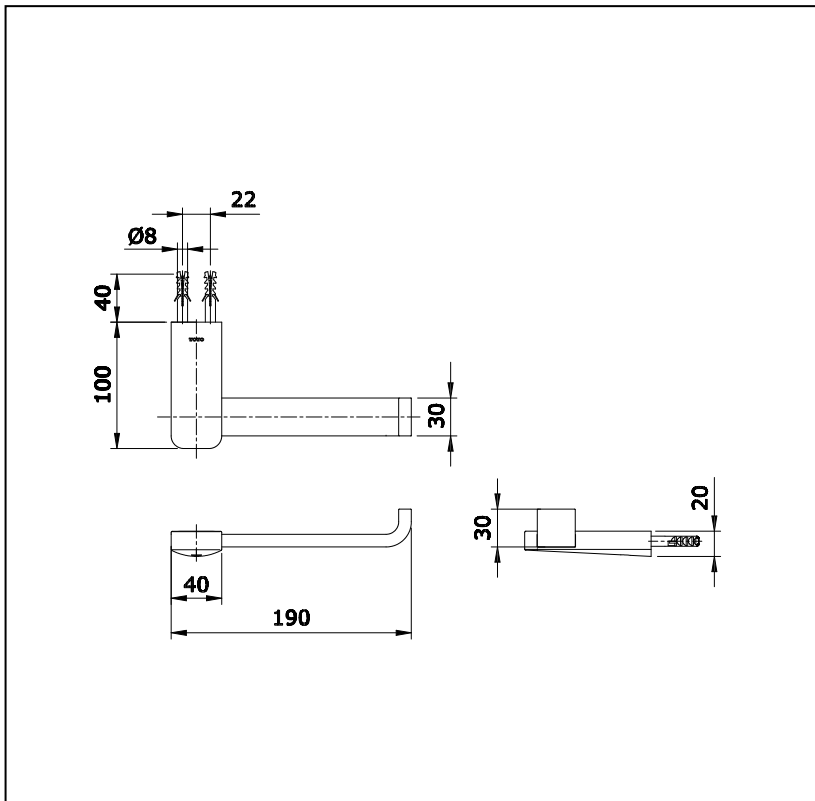

Item number: **TX703ARS** (Rei-S Series)

Features

- Simple installation, easy to use

Specifications

Finish : Nickel Chrome
Material : Brass

Parts description

- TX703ARS
Paper Holder

Drawing: