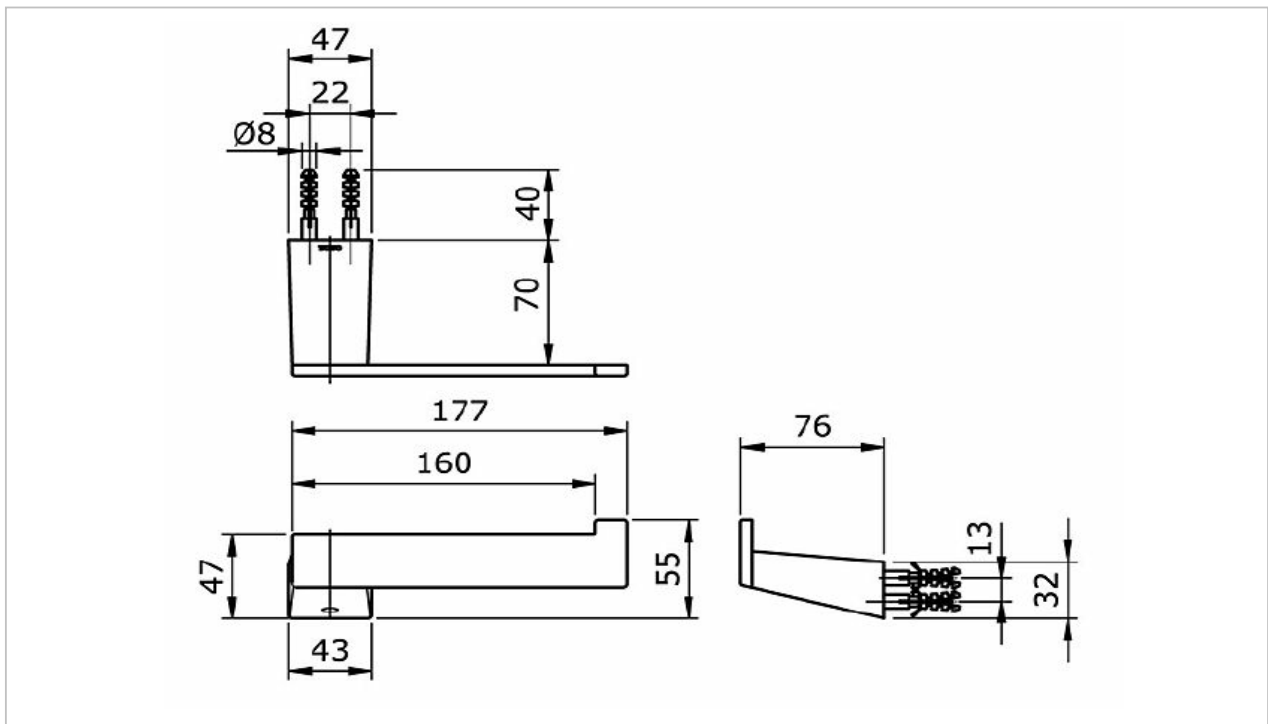

TOTO

ACCESORIES

TX703AN

"Natura" Paper Holder

Product Features

Suggestion Fittings & Parts

Remark : We reserve the right to change some parts for suitability.

TOTO (THAILAND) CO.,LTD