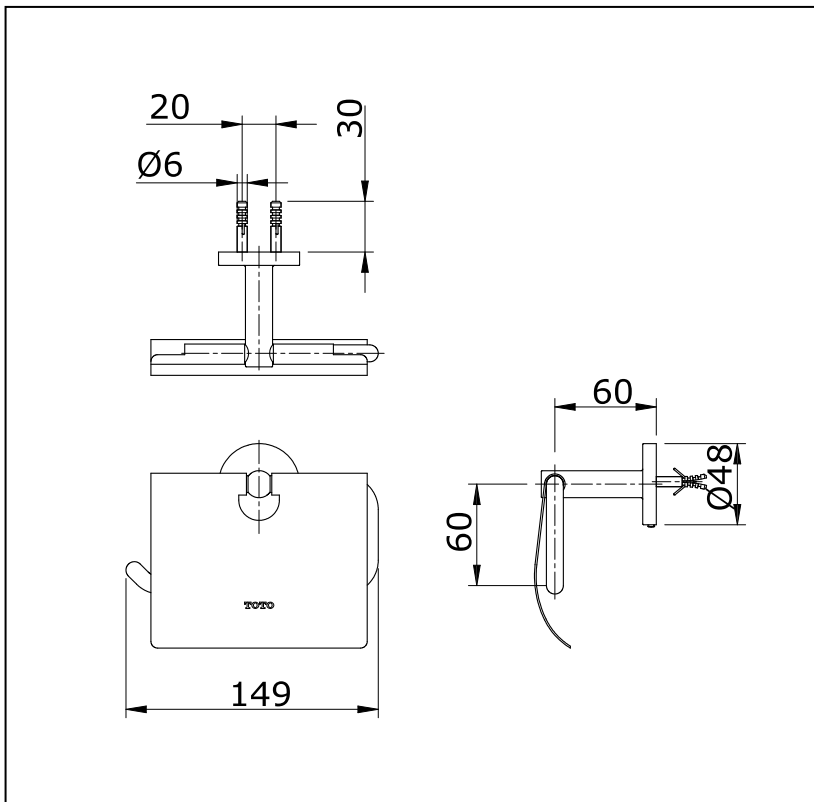

Item number: **TX703AESV1** (EGO II Series)

Features

- Simple installation, easy to use

Specifications

Finish : Nickel Chrome
Material : Brass

Parts description

- **TX703AESV1**
Paper Holder

Drawing: