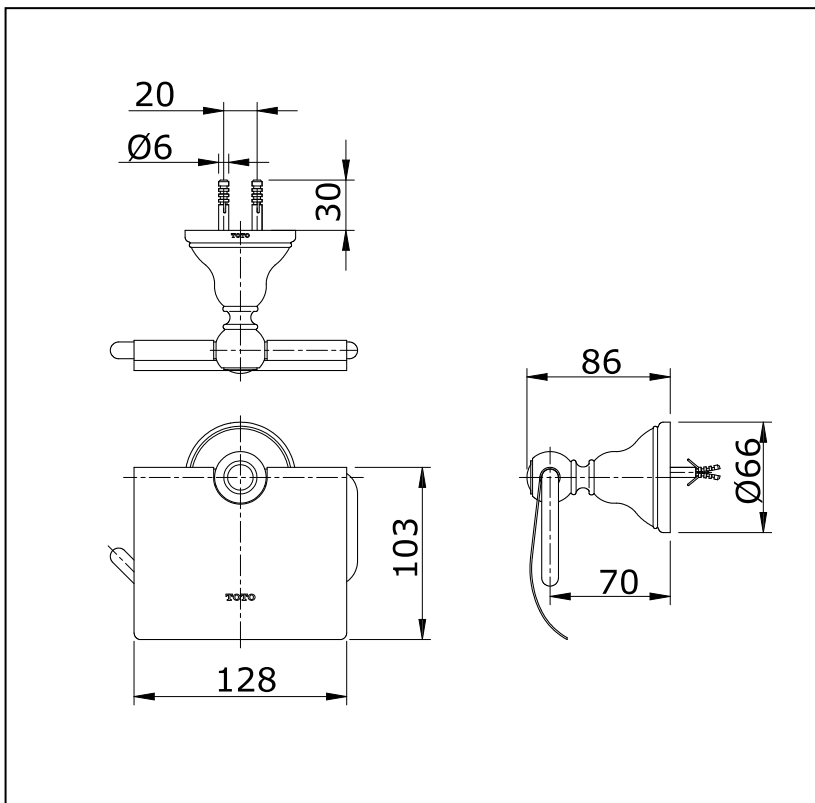

Item number: **TX703AC** (CURIO Series)

Features

- Simple installation, easy to use

Specifications

Finish : Nickel Chrome
Material : Brass

Parts description

- **TX703AC**
Paper Holder

Drawing: