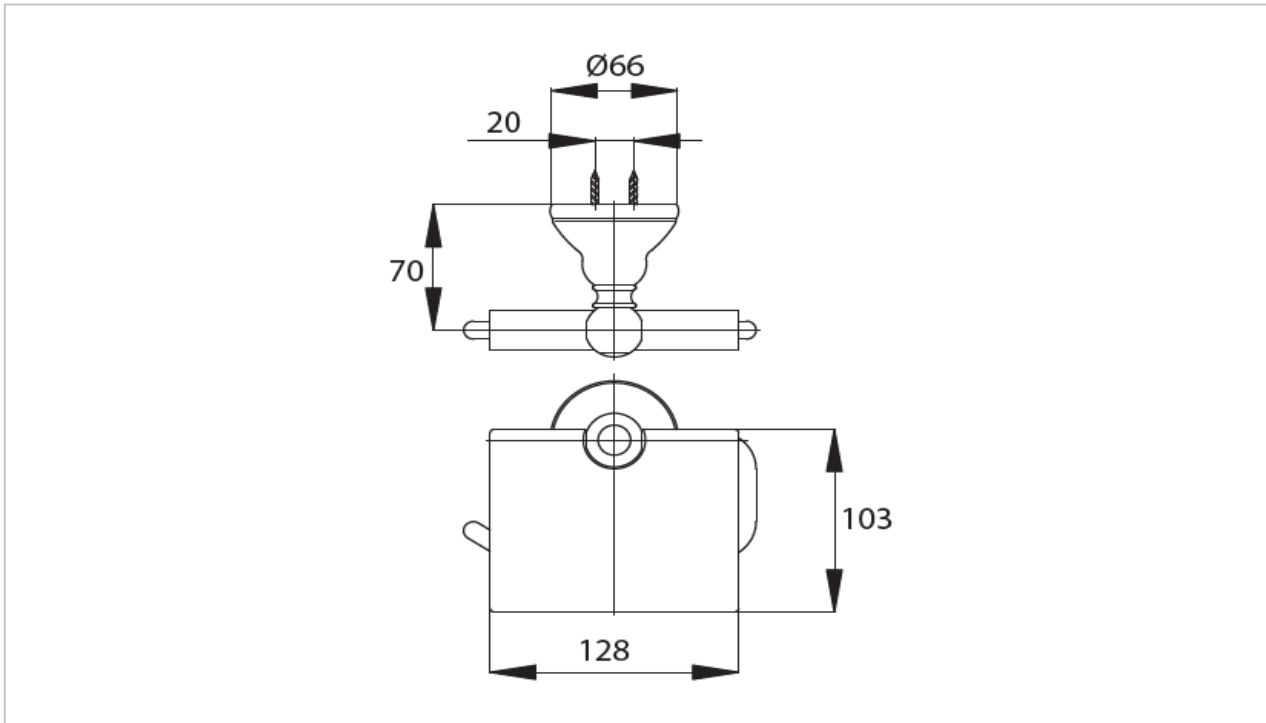

*"Curio" Paper Holder*

Product Features

Suggestion Fittings & Parts

Remark : We reserve the right to change some parts for suitability.

TOTO (THAILAND) CO.,LTD

Bangkok Office : 598 Q House Ploenjit Building., G floor., Ploenchit Rd.,Lumpini, Pathumwan, Bangkok. 10330 Thailand