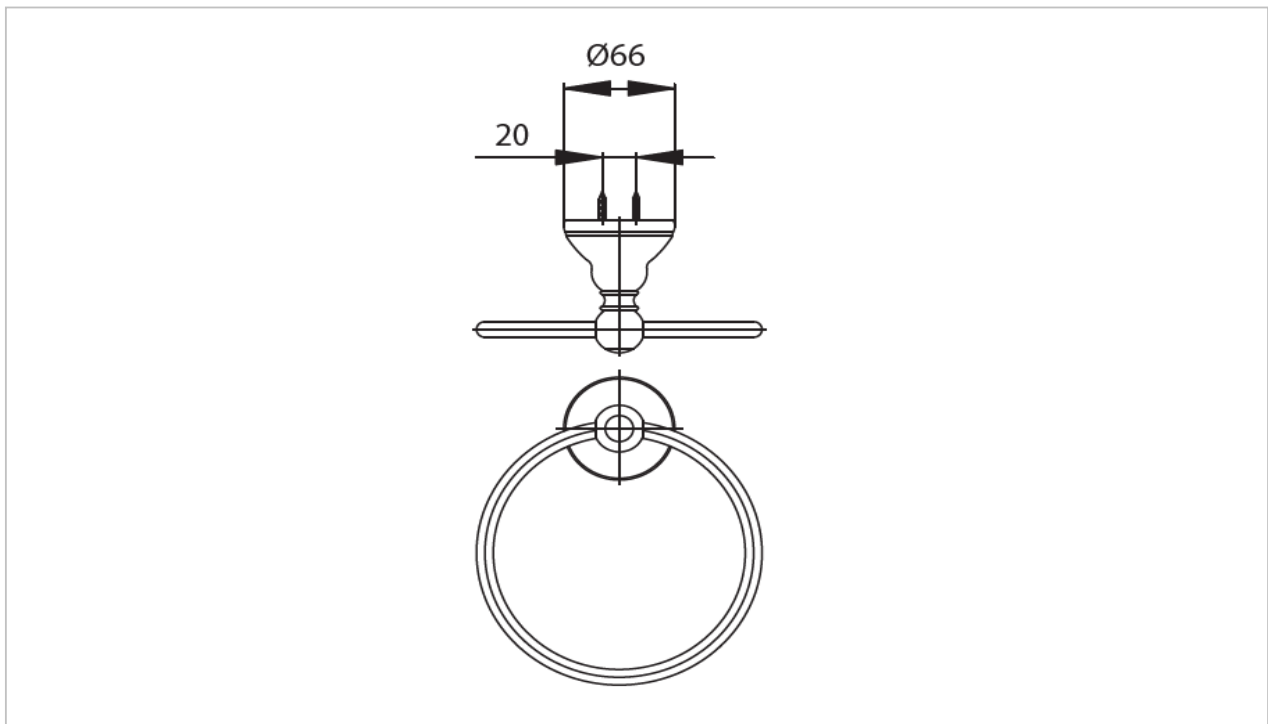

*"Curio" Towel Ring*

Product Features

Suggestion Fittings & Parts

Remark : We reserve the right to change some parts for suitability.

TOTO (THAILAND) CO.,LTD

Bangkok Office : 598 Q House Ploenjit Building., G floor., Ploenchit Rd., Lumpini, Pathumwan, Bangkok. 10330 Thailand  
Tel : +(66)2-650-9925(AUTO) Fax : +(66)2-650-9923-4  
www.toto.co.th