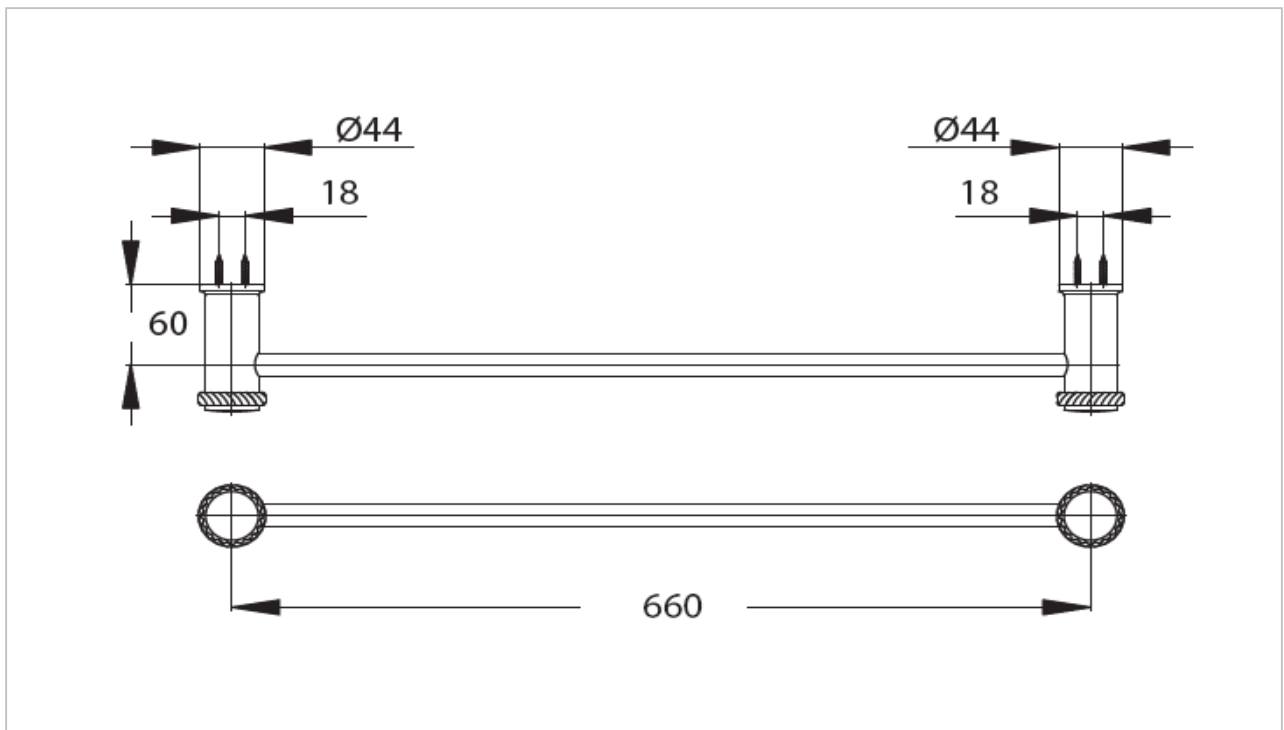

*"Crown" Towel Bar*

Product Features

Towel Bar (700 mm)

Suggestion Fittings & Parts

Remark : We reserve the right to change some parts for suitability.

TOTO (THAILAND) CO.,LTD

Bangkok Office : 598 Q House Ploenjit Building., G floor., Ploenchit Rd., Lumpini, Pathumwan, Bangkok. 10330 Thailand  
Tel : +(66)2-650-9925(AUTO) Fax : +(66)2-650-9923-4  
www.toto.co.th