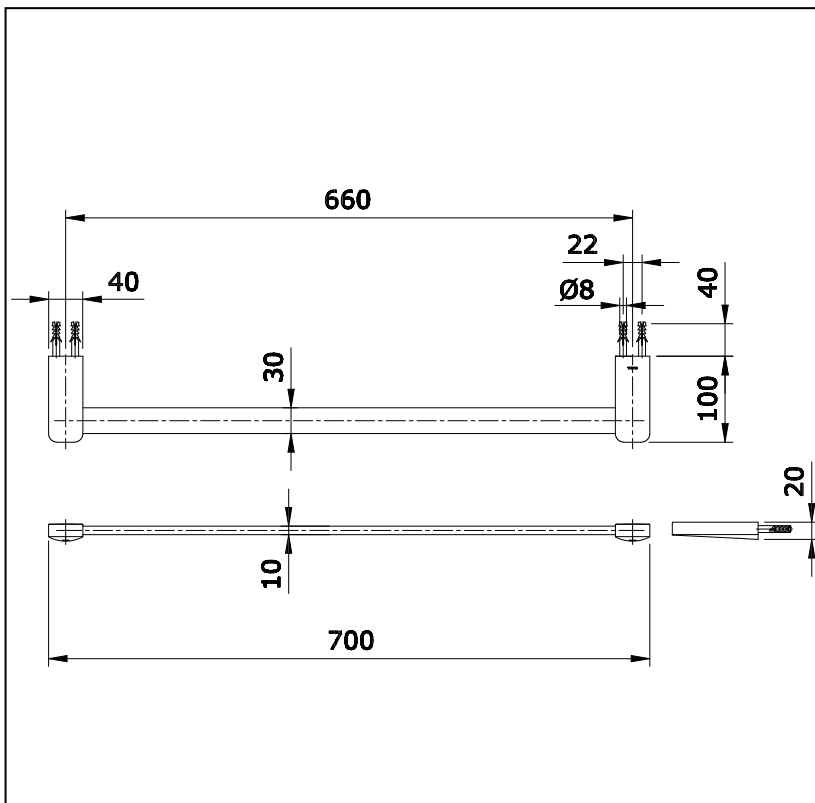

Drawing:

Remarks:

Please consult TOTO sales representative for detail.