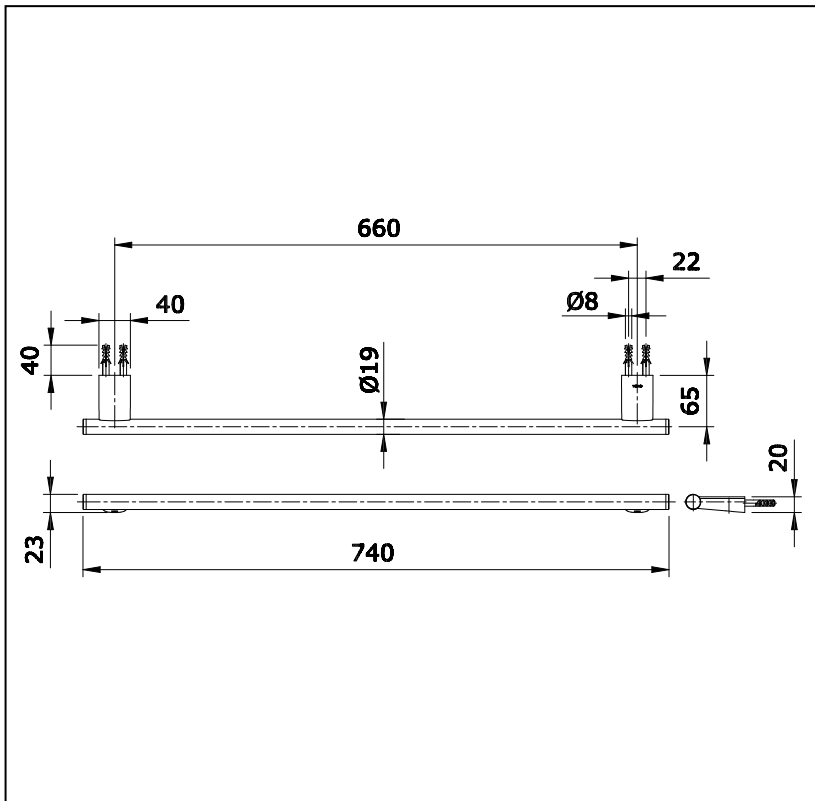

Item number: **TX701ARR** (Rei-R Series)

Features

- Simple installation, easy to use

Specifications

Finish : Nickel Chrome
Material : Brass

Parts description

- TX701ARR
Towel Bar (Length : 660 mm)

Drawing: