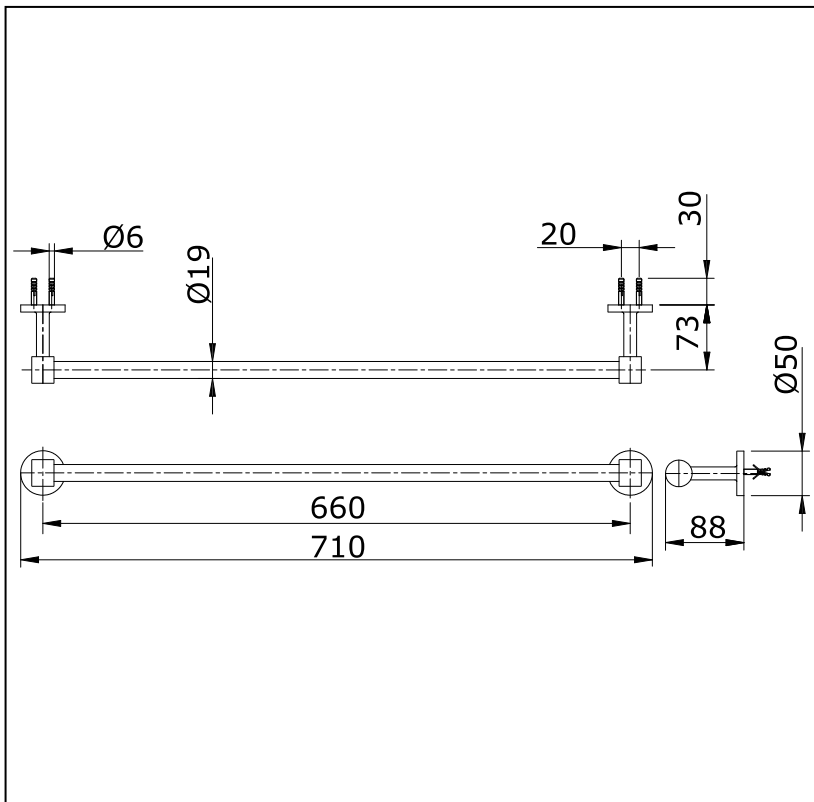

Item number: **TX701AEZ** (EGO II Series)

Features

- Simple installation, easy to use

Specifications

Finish : Nickel Chrome
Material : Brass

Parts description

- **TX701AEZ**
Towel Bar (Length : 660 mm)

Drawing: