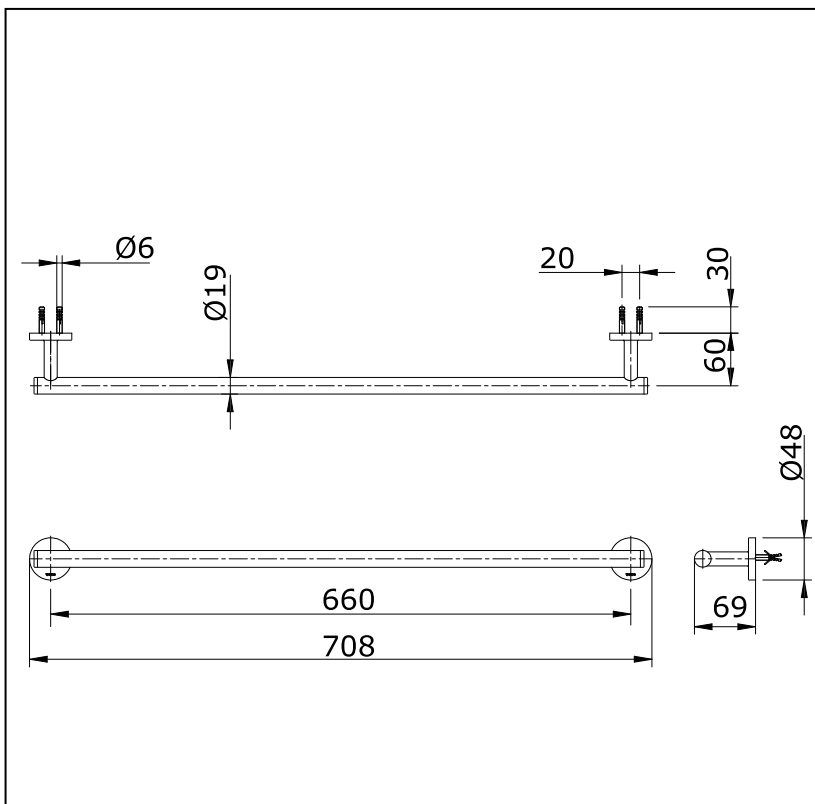

Drawing:

Remarks:

Please result TOTO sales representative for detail.