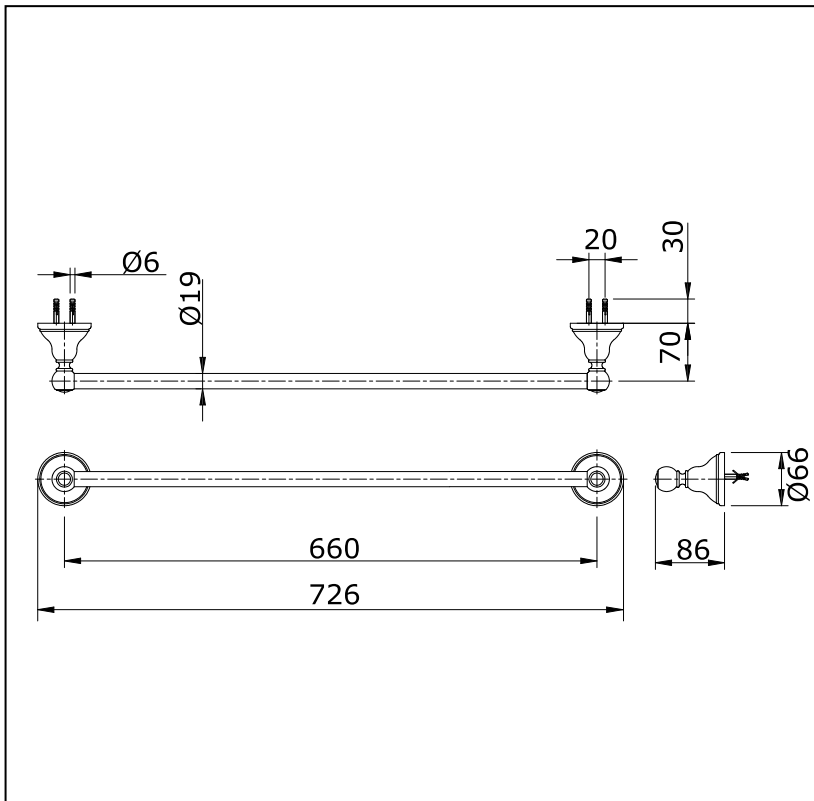

Item number: **TX701AC** (CURIO Series)

Features

- Simple installation, easy to use

Specifications

Finish : Nickel Chrome
Material : Brass

Parts description

- **TX701AC**
Towel Bar (Length : 660 mm)

Drawing: