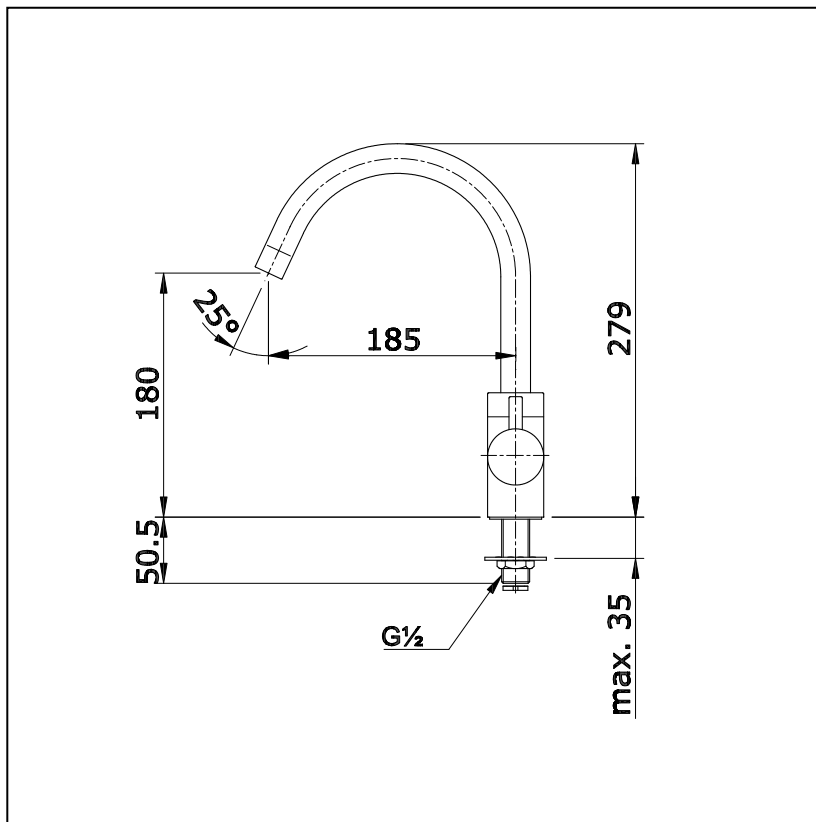

Item number: **TX606KES** KITCHEN FAUCET

Features

Specifications

Water Pressure : 0.05MPa -0.55MPa
 Finish : Nickel Chrome
 Material : Brass
 Flow Rate/ : <6L/min @0.1MPa.
 Water usage

Parts description

- **TX606KES**

Single Lever Kitchen Faucet (Cold Water)

Drawing:

Remarks:

Please consult TOTO sales representative for detail.