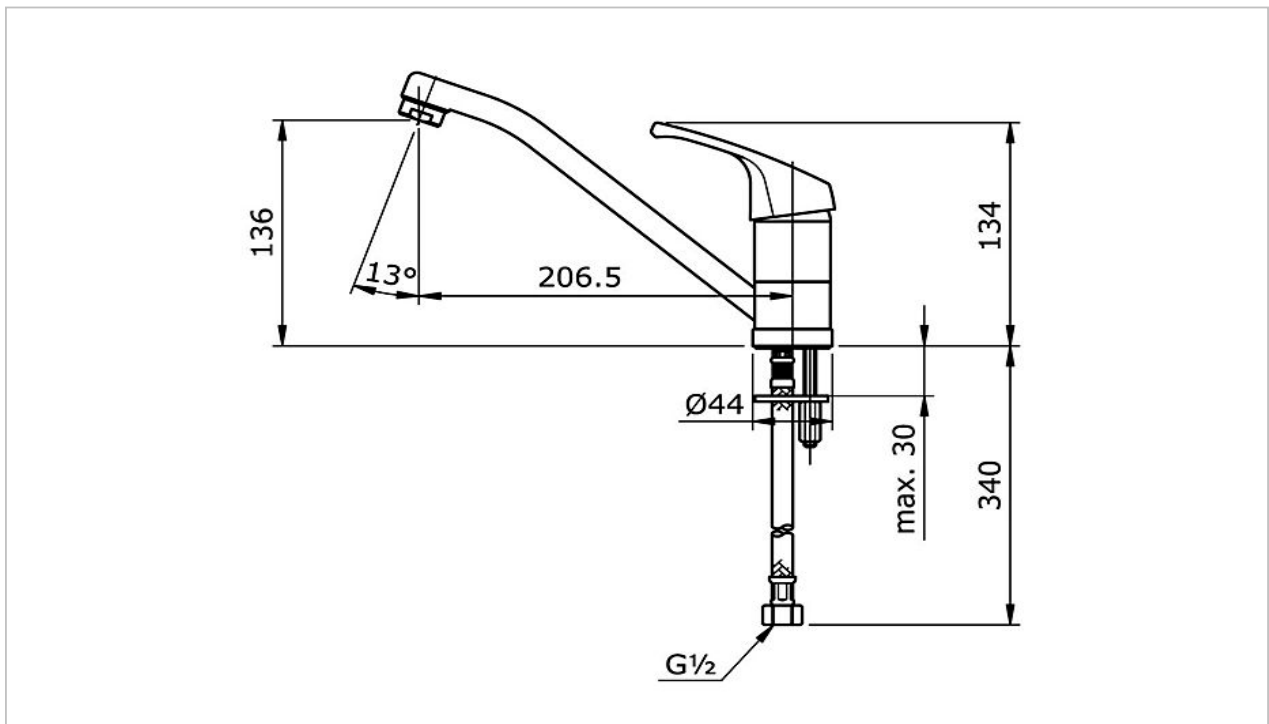

**TOTO**

**FAUCET&SHOWER**

**TX604KDN**

*Kitchen Faucet*

**Product Features**

Single Lever Kitchen Faucet

**Suggestion Fittings & Parts**

Remark : We reserve the right to change some parts for suitability.