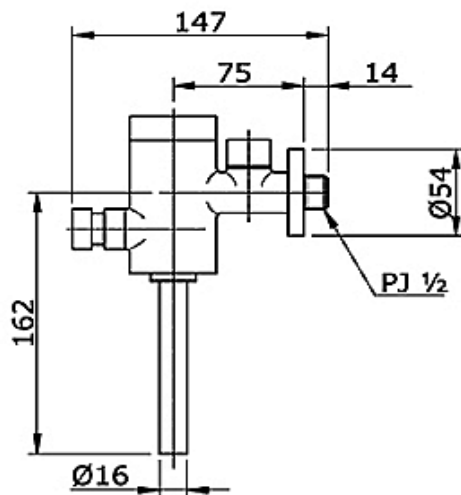

TOTO

OTHERS

TX501U

Supplementary Fittings

Product Features

Urinal Flush Valve

Suggestion Fittings & Parts

Remark : We reserve the right to change some parts for suitability.