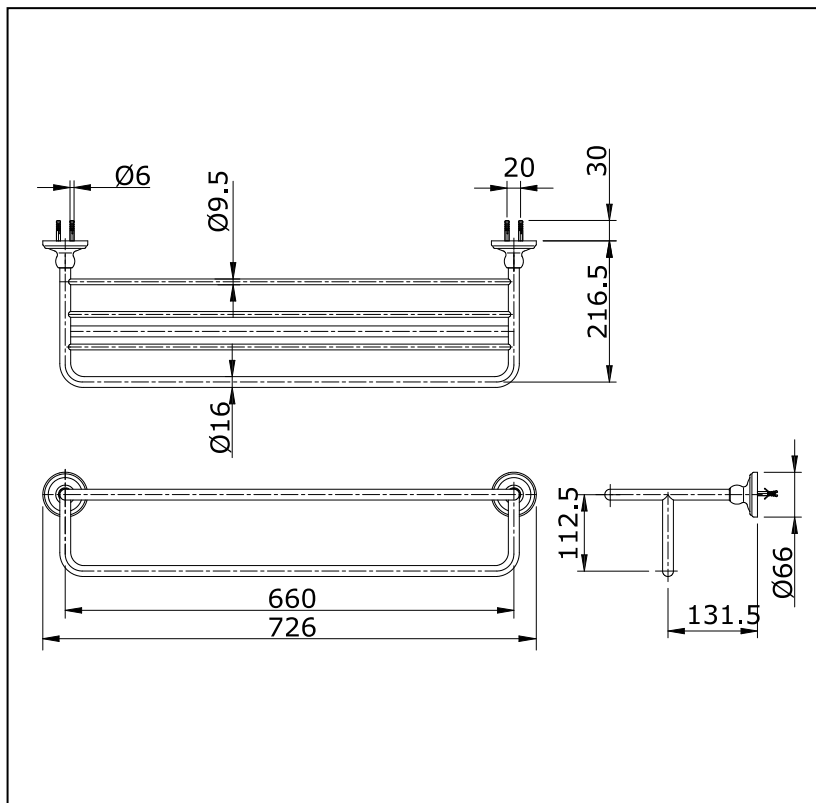

Drawing:

Remarks:

Please consult TOTO sales representative for detail.