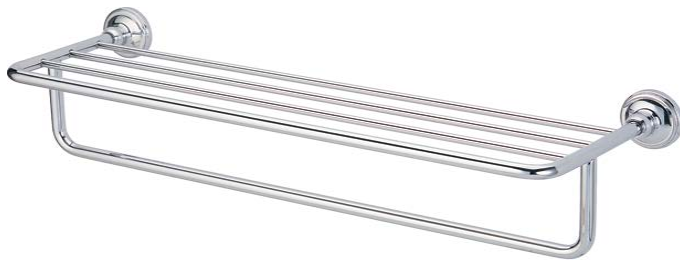

Item number: **TX4WAC** (CURIO Series)

## Features

- Simple installation, easy to use

## Specifications

Finish : Nickel Chrome  
Material : Brass

## Parts description

- **TX4WAC**  
Towel Shelf and Towel Bar  
(Length : 660 mm)