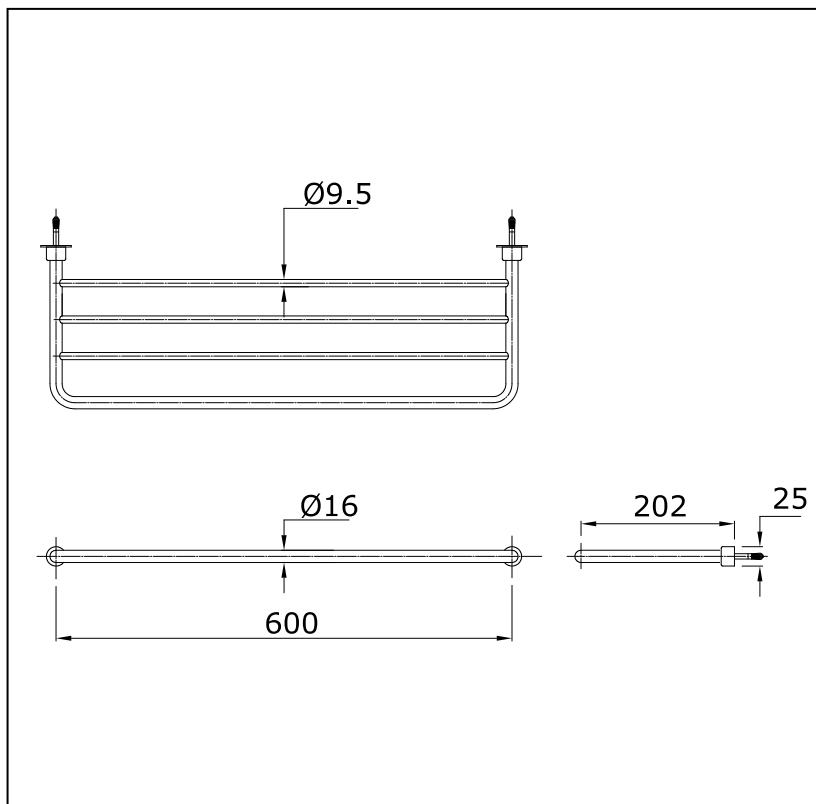

Item number: TX4B Bathroom Accessories

Features

- Simple installation, easy to use

Specifications

Finish : Nickel Chrome
Material : Brass

Parts description

- **TX4B**
Towel Shelf (Length : 660 mm)

Drawing: