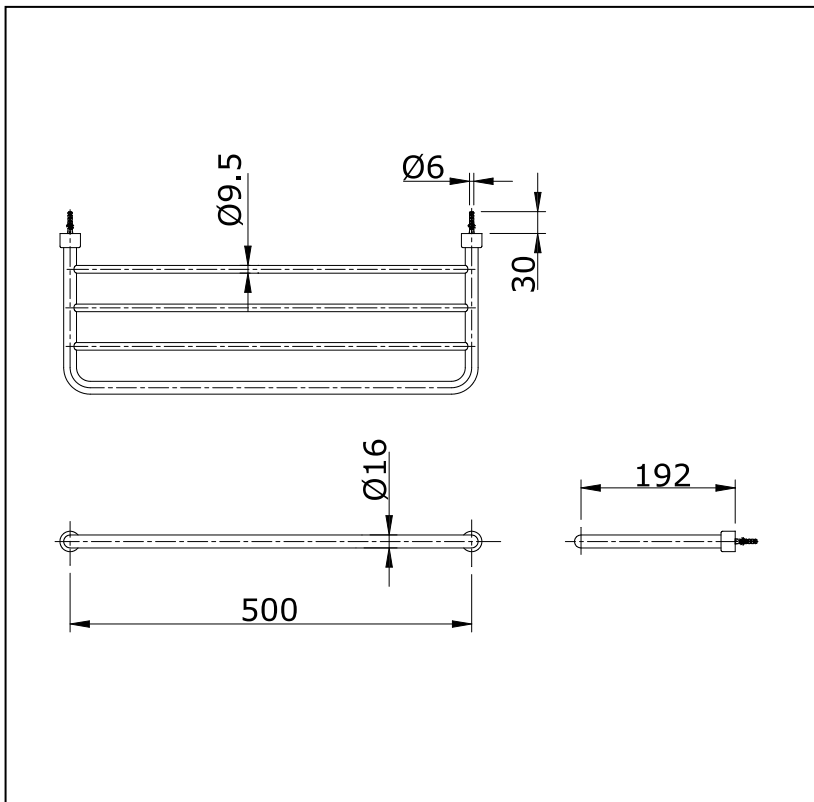

Item number: TX4A Bathroom Accessories

Features

- Simple installation, easy to use

Specifications

Finish : Nickel Chrome
Material : Brass

Parts description

- **TX4A**
Towel Shelf (Length : 500 mm)

Drawing: