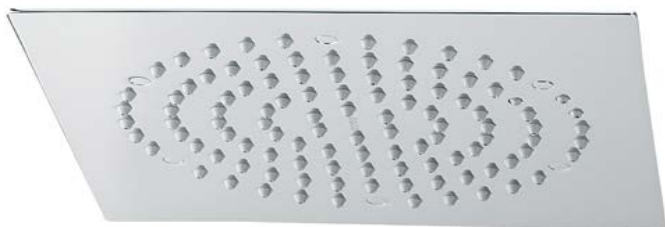

TOTO

FAUCET&SHOWER

TX495S

Ceiling Shower Head

Product Features

Modular Ceiling Shower Head
(230 x 230 mm.)

Suggestion Fittings & Parts

Remark : We reserve the right to change some parts for suitability.