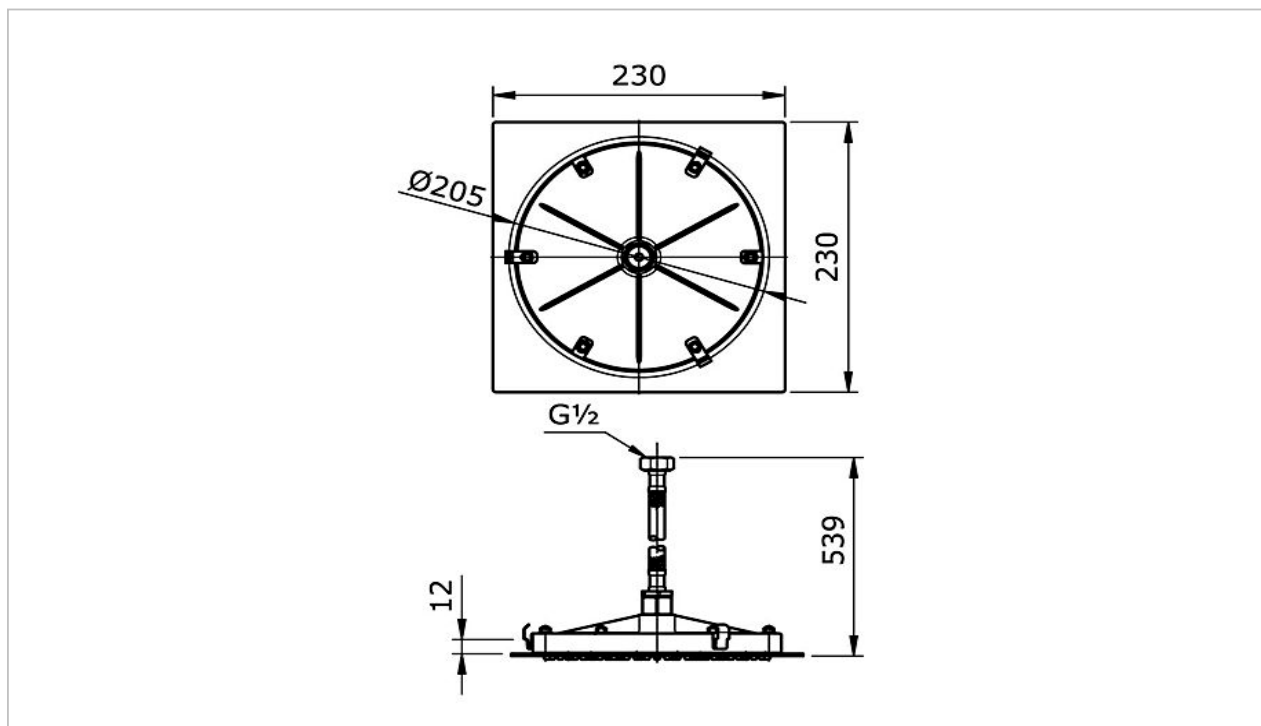

TOTO

FAUCET&SHOWER

TX495S

Ceiling Shower Head

Product Features

Modular Ceiling Shower Head
(230 x 230 mm.)

Suggestion Fittings & Parts

Remark : We reserve the right to change some parts for suitability.