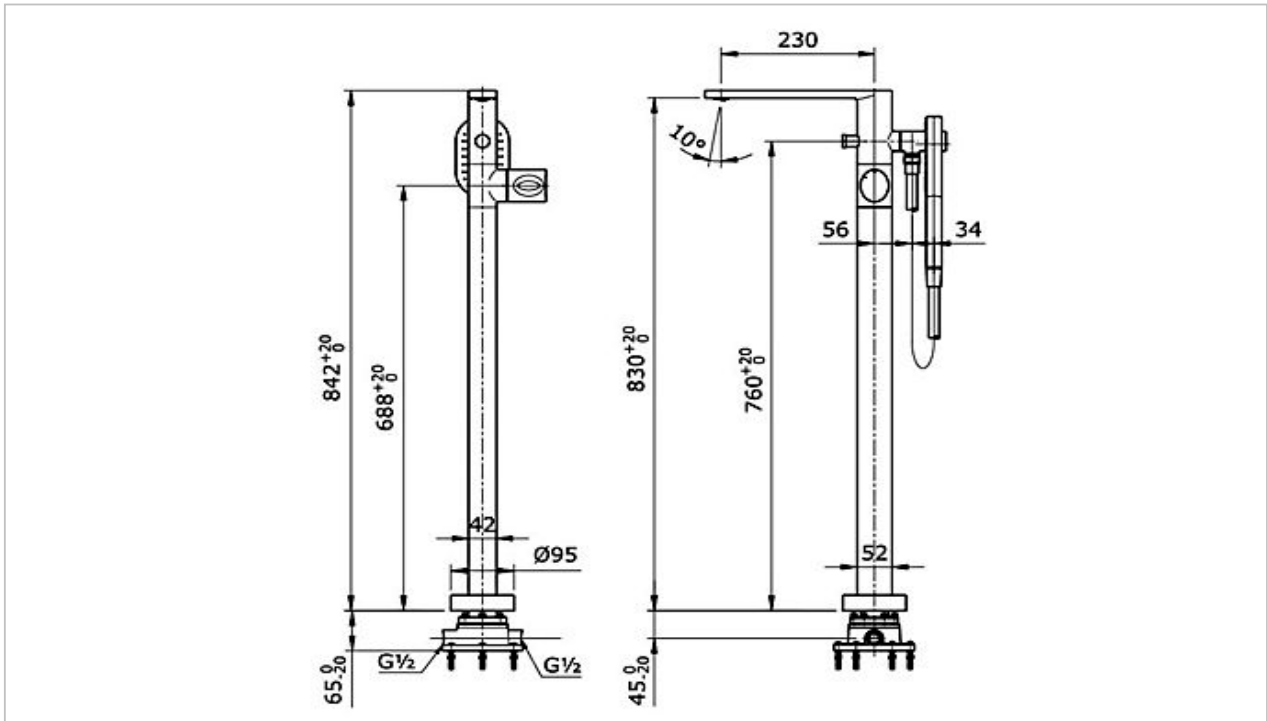

Suggestion Fittings & Parts

Remark : We reserve the right to change some parts for suitability.

TOTO (THAILAND) CO.,LTD

Bangkok Office : 598 Q House Ploenjit Building., G floor., Ploenchit Rd.,Lumpini, Pathumwan, Bangkok. 10330 Thailand

Tel : +(66)2-650-9925(AUTO) Fax : +(66)2-650-9923-4

www.toto.co.th