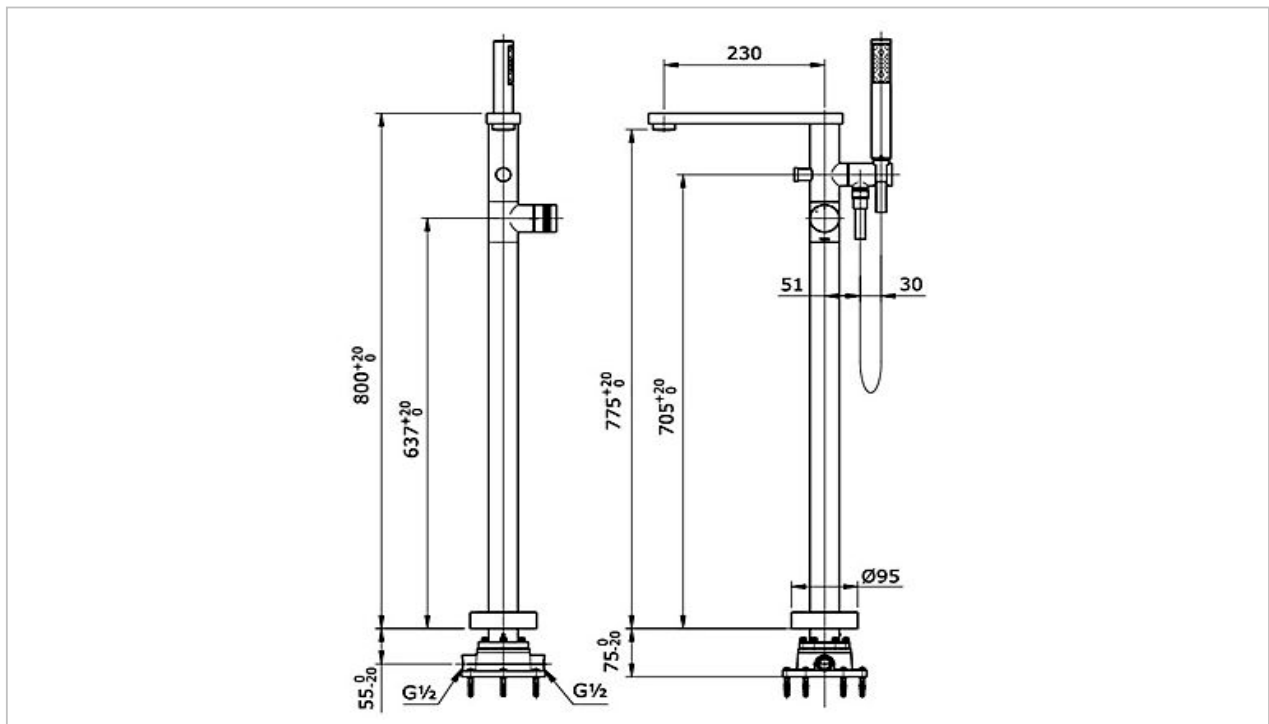

TOTO

FAUCET&SHOWER

TX494SMBR

"Mono" Floor Standing Bath&Shower Set

Product Features

Floor Standing Progressive Bath & Shower Set
w/ Progressive Mixer

Suggestion Fittings & Parts

Remark : We reserve the right to change some parts for suitability.