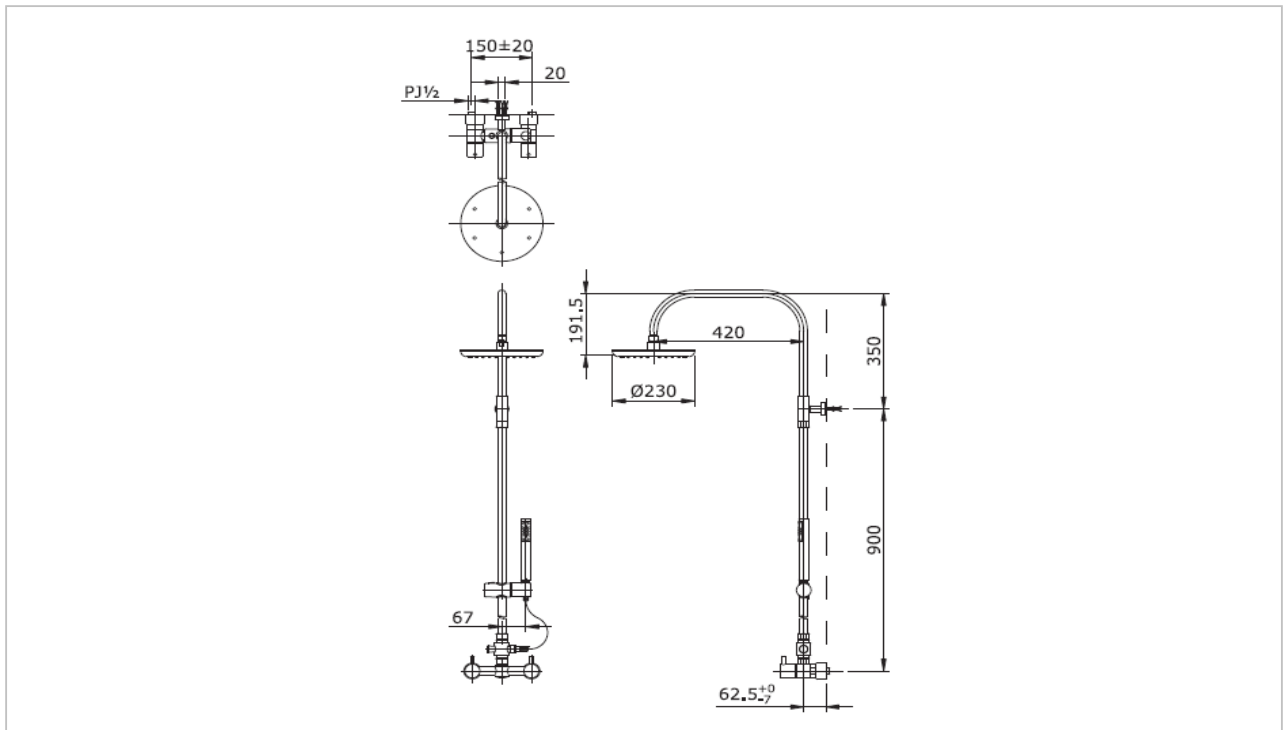

TOTO

FAUCET&SHOWER

TX492SESN

Shower Bar

Product Features

Combination Exposed Rain Shower and Hand Shower

Suggestion Fittings & Parts

Remark : We reserve the right to change some parts for suitability.