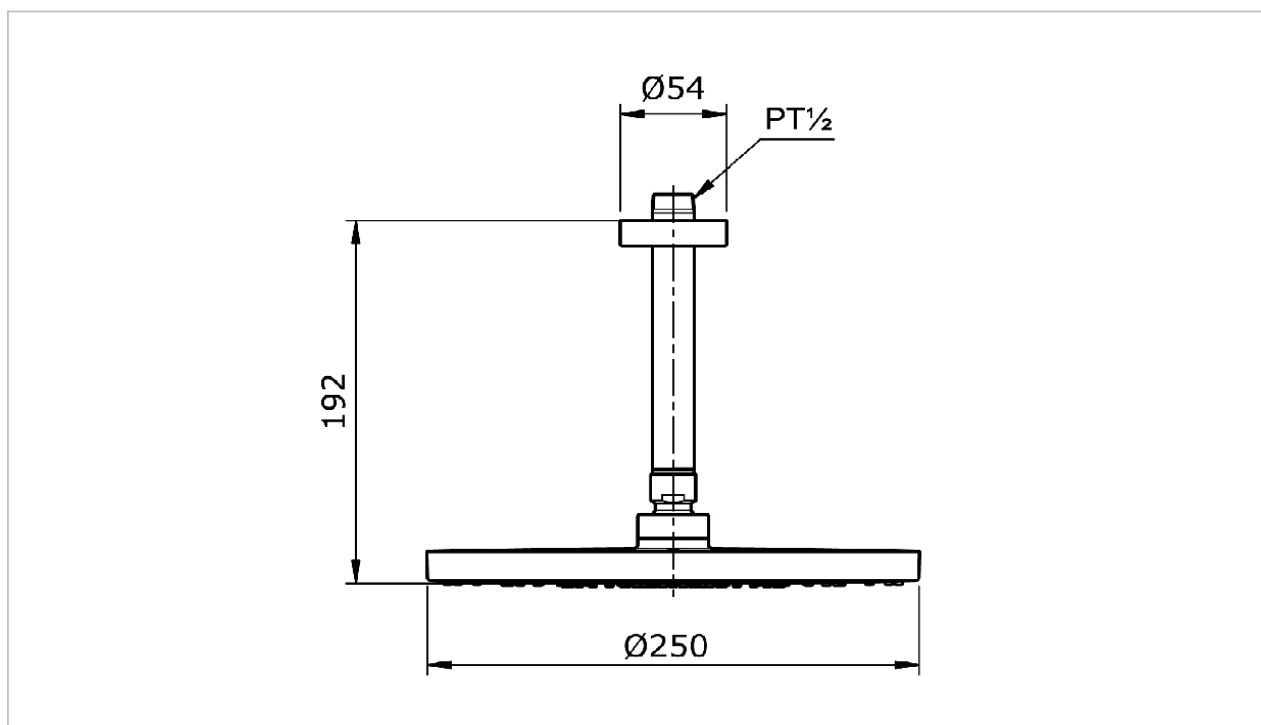

TOTO

FAUCET&SHOWER

TX491SRR

Fixed Shower

Product Features

Fixed Shower Head with Pipe (L = 192 mm.)
Diameter = 250 mm.
(Ceiling Type)

Suggestion Fittings & Parts

Remark : We reserve the right to change some parts for suitability.