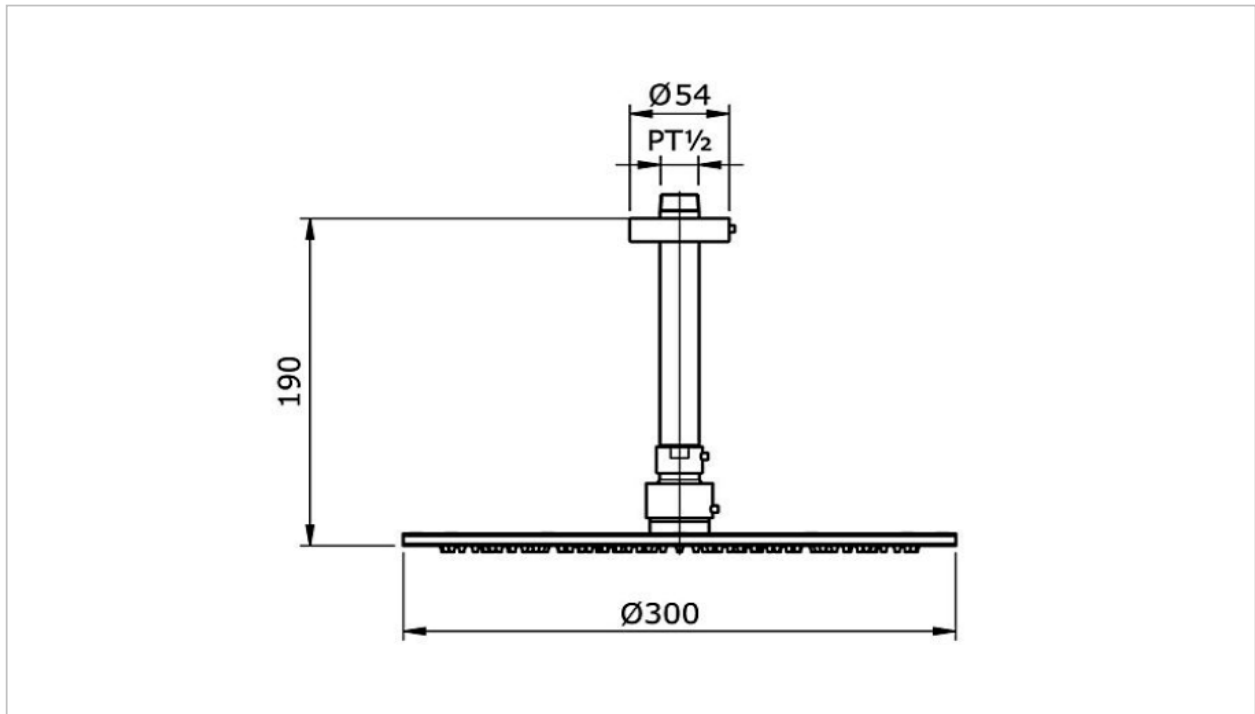

**TOTO**

**FAUCET&SHOWER**

**TX491SM**

*Rain Shower*

Product Features

Suggestion Fittings & Parts

Remark : We reserve the right to change some parts for suitability.

TOTO (THAILAND) CO.,LTD