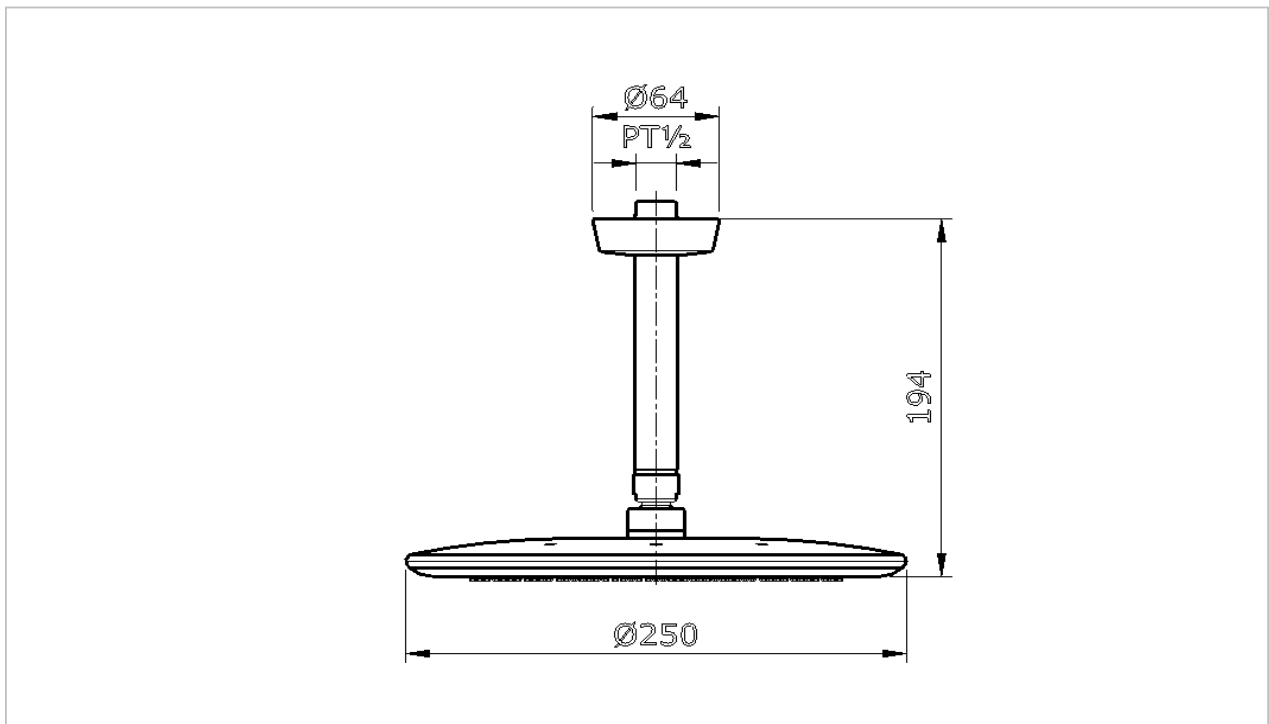

**TOTO**

**FAUCET&SHOWER**

**TX491SLN**

*Fixed Shower*

**Product Features**

Fixed Shower Head  
( Ceiling Type )

**Suggestion Fittings & Parts**

Remark : We reserve the right to change some parts for suitability.