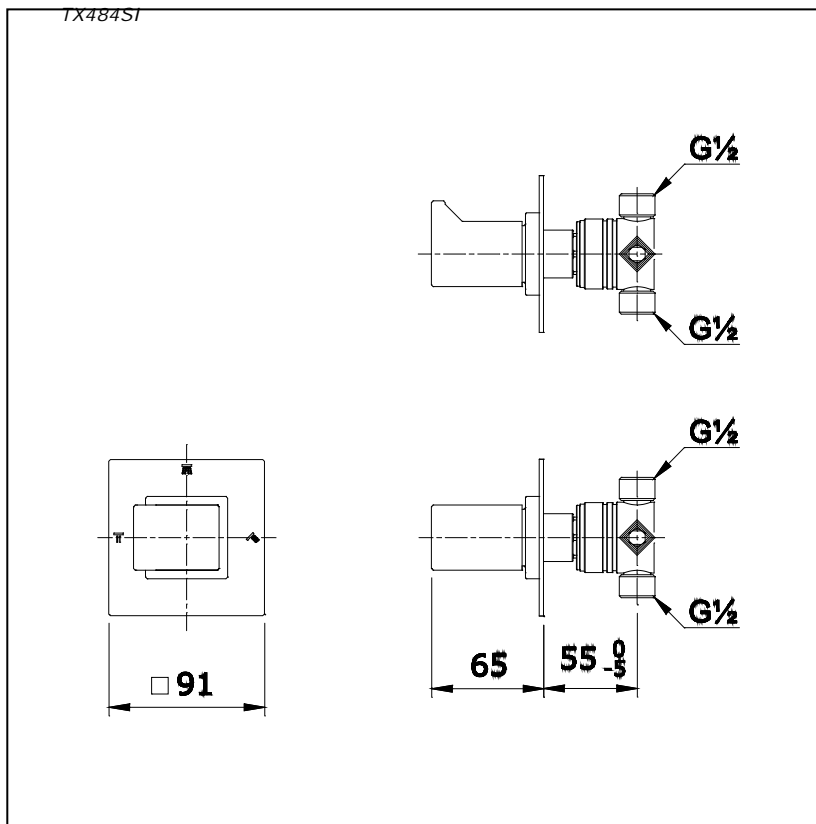

Item number: **TX484SI** **ICON Series**

Features

- Modern styling to complement the Icon design suite
- Durable finishes

Specifications

Water Pressure : 0.05MPa - 0.75MPa
 Finish : Nickel Chrome
 Material : Brass
 Flow Rate : >6 L/min @0.1 Mpa.

Parts description

- **TX484SI**
 3 Way Diverter (1 in 3 out)

Drawing:

Remarks:

Please result TOTO sales representative for detail.

TOTO (THAILAND) CO.,LTD

Bangkok Office : G Tower Grand Rama 9,12th Floor, South Wing, 9 Rama IX Road,Huaykwang Sub-district,Huaykwang District, Bangkok. 10310 Thailand
 Tel : +(66)2-117-9520(AUTO) Fax : +(66)2-117-9527
 th.toto.com