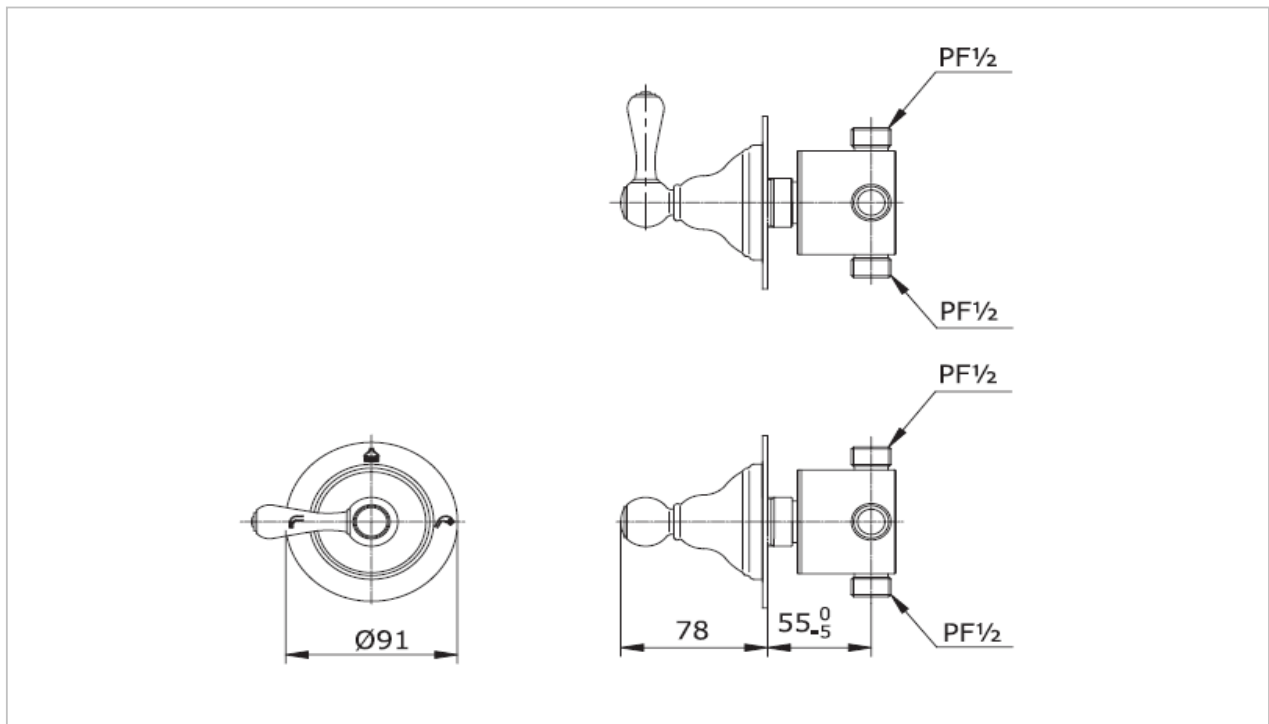

TOTO

FAUCET&SHOWER

TX484SC

"Curio" Diverter

Product Features

Diverter (1 in 3 out)

Suggestion Fittings & Parts

Remark : We reserve the right to change some parts for suitability.