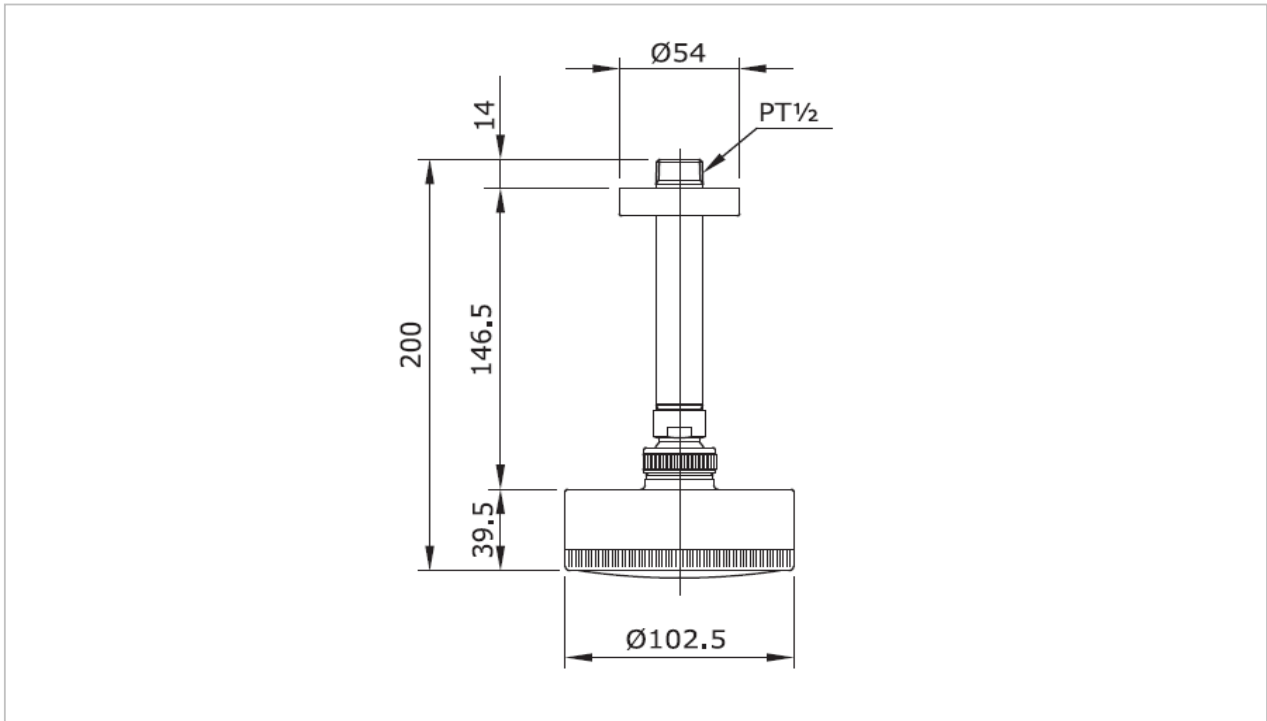

**TOTO**

**FAUCET&SHOWER**

**TX475SE**

*Fixed Shower*

**Product Features**

Ceiling Type Fixed Shower  
Water Pressure: 1 - 2 Bar

**Suggestion Fittings & Parts**

Remark : We reserve the right to change some parts for suitability.