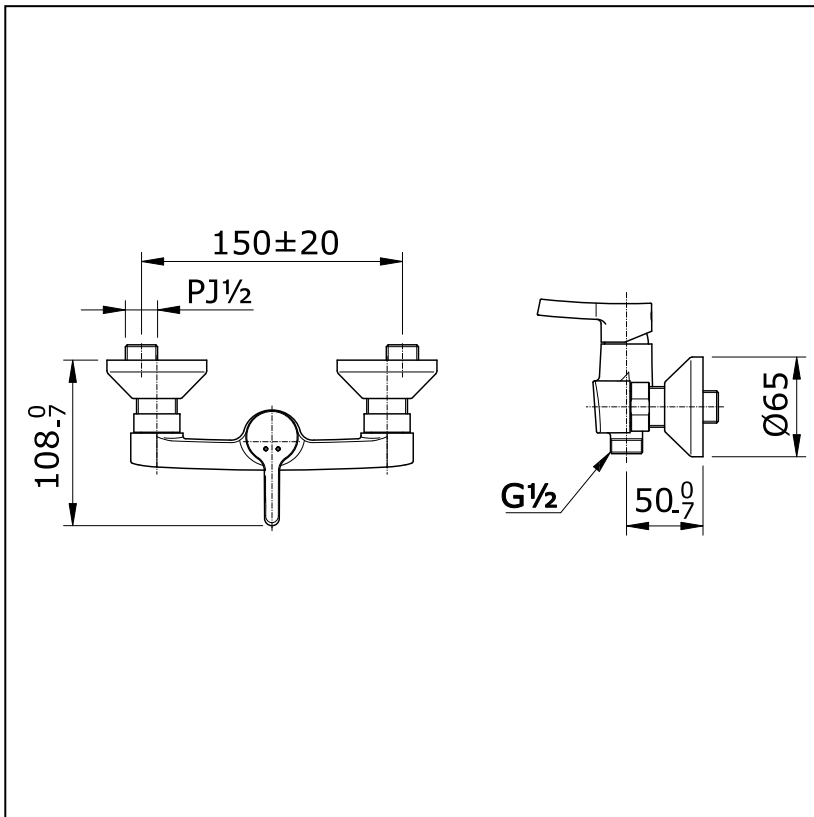

Item number: **TX474SPV1** **PLANO Series**

Features

Specifications

Water Pressure	: 0.05MPa -0.75MPa
Hole	: 1 Hole
Finish	: Nickel Chrome
Material	: Brass

Parts description

- **TX474SPV1**

Single Lever Shower Mixer without Hand Shower Set

Drawing:

Remarks:

Please result TOTO sales representative for detail.