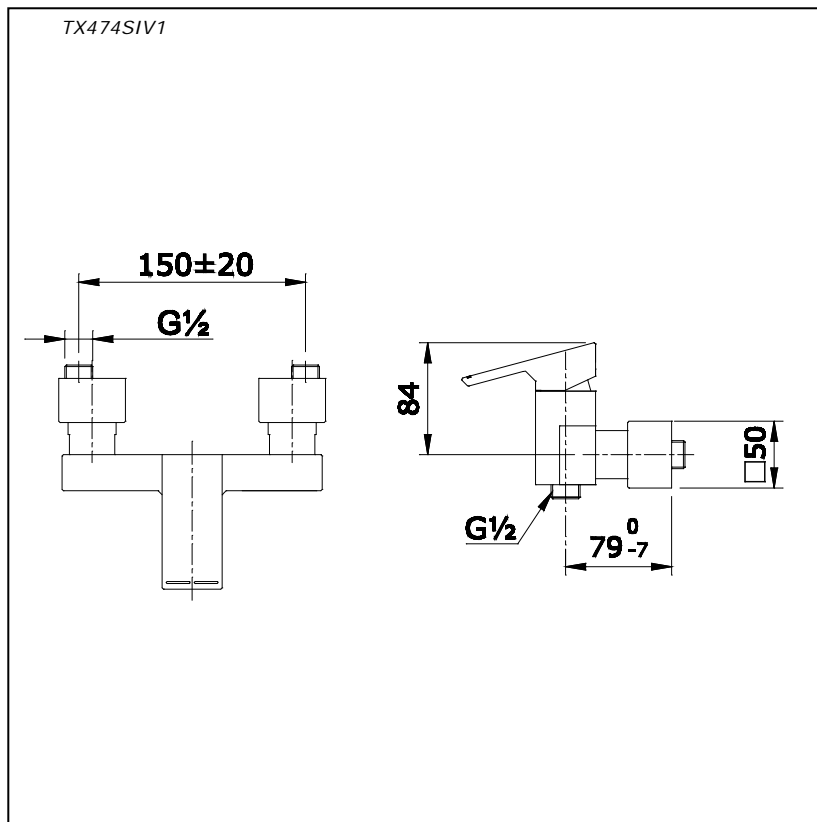

Item number: **TX474SIV1**

ICON Series

Features

- Modern styling to complement the Icon design suite
- Durable finishes

Specifications

Water Pressure : 0.05MPa -0.75MPa
 Finish : Nickel Chrome
 Material : Brass
 Flow Rate : >9 L/min @0.1 Mpa.
 (Bath Side)
 Flow Rate : >6 L/min @0.1 Mpa.
 (Shower Side)

arts description

● TX474SIV1

Single Lever Shower Mixer
 without Hand Shower Set

Drawing:

Remarks:

Please result TOTO sales representative for detail.