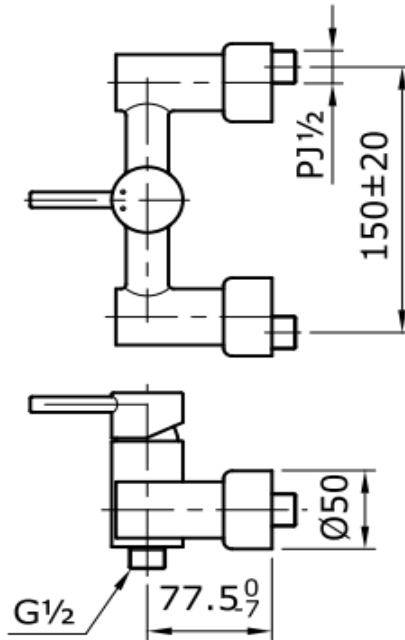

TOTO

FAUCET

TX474SESMV1BR

Single Lever Shower Mixer

Product Features

Bath and Shower Faucet without Hand Shower

Suggestion Fittings & Parts

Remark : We reserve the right to change some parts for suitability.