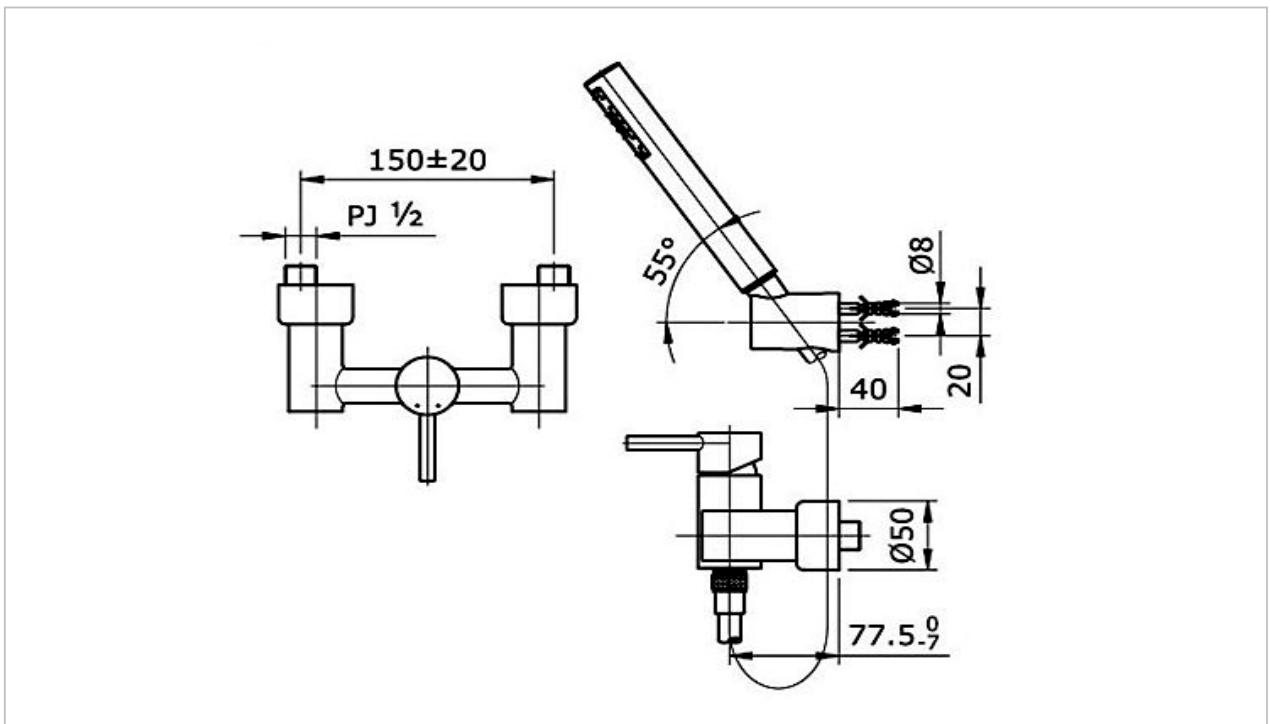

TOTO

FAUCET&SHOWER

TX474SESMBR

"Ego II" Shower Set

Product Features

Single Lever Shower Set

Suggestion Fittings & Parts

Remark : We reserve the right to change some parts for suitability.